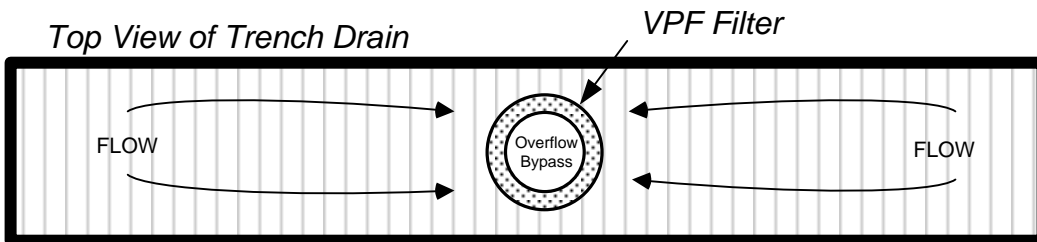

Top View of Trench Drain

TRITON – VPF SERIES FILTER
By REM Inc. (888.526.4736)
www.remfilters.com