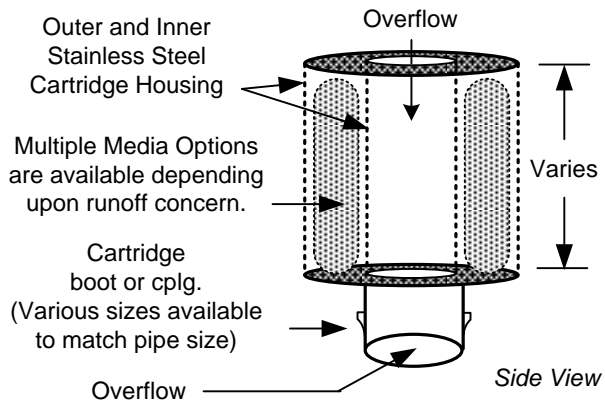

FILTER
MEDIA

BOOT
CONNECTOR

TRITON – VPF (VERTICAL PIPE DRAIN) FILTER SERIES
By REM Inc. (888.526.4736)
REMFILTERS.COM

OVERFLOW
PORT

TRITON
VERTICAL
PIPE DRAIN
FILTER (VPF)

FILTER
MEDIA

BOOT
CONNECTOR

TRITON – VPF SERIES FILTER
 By REM Inc. (888.526.4736)
 www.remfilters.com

Typical Catch Basin Installation Shown

TRITON – VPF SERIES FILTER
 By REM Inc. (888.526.4736)
 www.remfilters.com

TRITON – VPF SERIES FILTER
 By REM Inc. (888.526.4736)
 www.remfilters.com

TRITON – VPF SERIES FILTER
 By REM Inc. (888.526.4736)
 www.remfilters.com