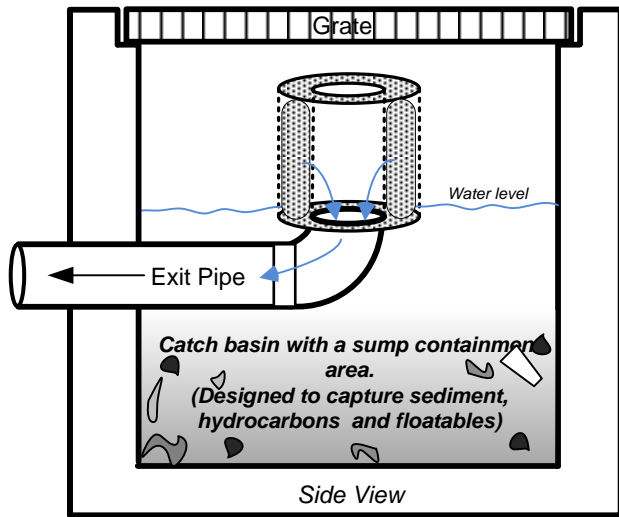

FILTER
MEDIA

BOOT
CONNECTOR

TRITON – VPF (VERTICAL PIPE DRAIN) FILTER SERIES
By REM Inc. (888.526.4736)
REMFILTERS.COM

OVERFLOW
PORT

TRITON
VERTICAL
PIPE DRAIN
FILTER (VPF)

FILTER
MEDIA

BOOT
CONNECTOR

TRITON – VPF SERIES FILTER
 By REM Inc. (888.526.4736)
 www.remfilters.com

Typical Catch Basin Installation Shown

TRITON – VPF SERIES FILTER
 By REM Inc. (888.526.4736)
 www.remfilters.com

TRITON – VPF SERIES FILTER
 By REM Inc. (888.526.4736)
 www.remfilters.com

TRITON – VPF SERIES FILTER
 By REM Inc. (888.526.4736)
 www.remfilters.com