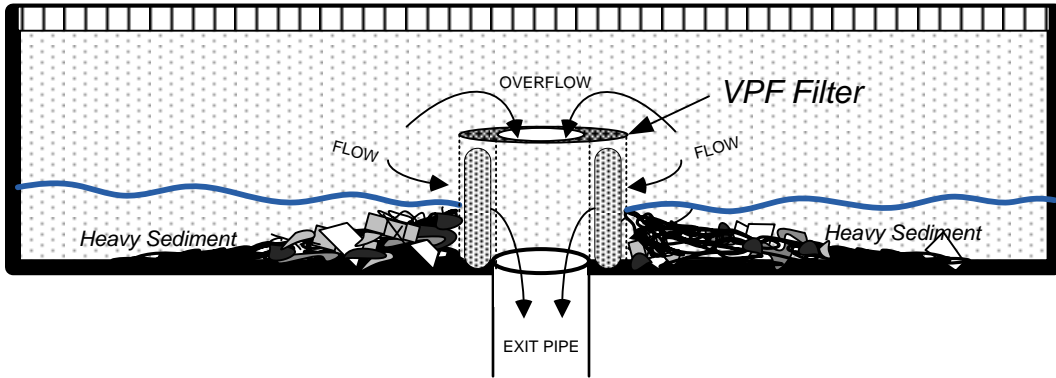

TRITON – VPF SERIES FILTER
By REM Inc. (888.526.4736)
www.remfilters.com

Typical Catch Basin Installation Shown

TRITON – VPF SERIES FILTER
By REM Inc. (888.526.4736)
www.remfilters.com

TRITON – VPF SERIES FILTER
By REM Inc. (888.526.4736)
www.remfilters.com

TRITON – VPF SERIES FILTER
By REM Inc. (888.526.4736)
www.remfilters.com

Typical Detention/settling Basin Installation Shown

TRITON – VPF SERIES FILTER
By REM Inc. (888.526.4736)
www.remfilters.com

VPF (Vertical Pipe Filter) shown in a trench drain with a vertical exit pipe.