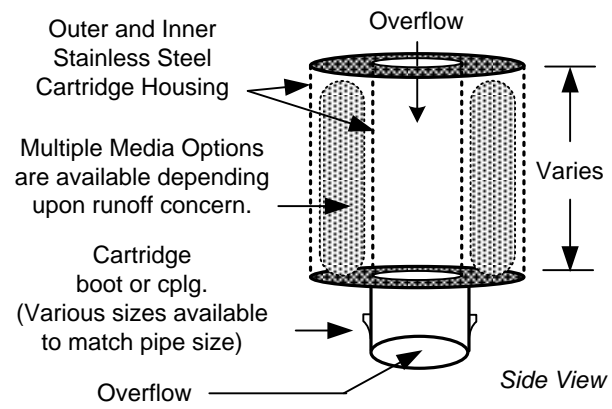

FILTER
MEDIA

BOOT
CONNECTOR

TRITON – VPF (VERTICAL PIPE DRAIN) FILTER SERIES
By REM Inc. (888.526.4736)
REMFILTERS.COM

OVERFLOW
PORT

TRITON
VERTICAL
PIPE DRAIN
FILTER (VPF)

FILTER
MEDIA

BOOT
CONNECTOR

TRITON – VPF SERIES FILTER
 By REM Inc. (888.526.4736)
 www.remfilters.com

Typical Catch Basin Installation Shown

TRITON – VPF SERIES FILTER
 By REM Inc. (888.526.4736)
 www.remfilters.com

TRITON – VPF SERIES FILTER
 By REM Inc. (888.526.4736)
 www.remfilters.com

TRITON – VPF SERIES FILTER
 By REM Inc. (888.526.4736)
 www.remfilters.com

TRITON – VPF SERIES FILTER
By REM Inc. (888.526.4736)
www.remfilters.com

Typical Catch Basin Installation Shown

TRITON – VPF SERIES FILTER
By REM Inc. (888.526.4736)
www.remfilters.com

TRITON – VPF SERIES FILTER
By REM Inc. (888.526.4736)
www.remfilters.com