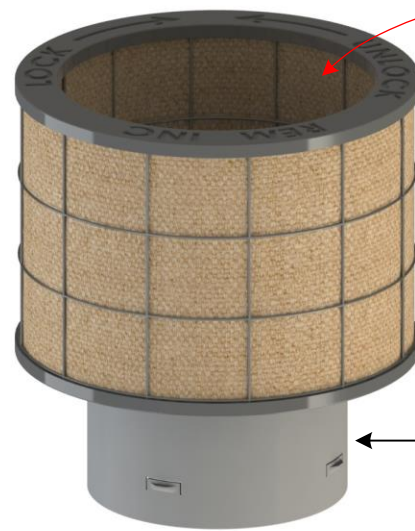

TRITON – VPF (VERTICAL PIPE) FILTER SERIES
By REM Inc. (888.526.4736)
REMFILTERS.COM

TRITON
VERTICAL PIPE
FILTER (VPF)

TRITON – VPF (VERTICAL PIPE) FILTER SERIES
By REM Inc. (888.526.4736)
REMFILTERS.COM

TRITON – VPF (VERTICAL PIPE DRAIN) FILTER SERIES
By REM Inc. (888.526.4736) REMFILTERS.COM

TRITON – VPF (VERTICAL PIPE DRAIN) FILTER SERIES
By REM Inc. (888.526.4736)
REMFILTERS.COM

OVERFLOW
PORT

TRITON
VERTICAL
PIPE DRAIN
FILTER (VPF)

FILTER
MEDIA

BOOT
CONNECTOR

TRITON – VPF (VERTICAL PIPE DRAIN) FILTER SERIES
By REM Inc. (888.526.4736)
REMFILTERS.COM

OVERFLOW
PORT

TRITON
VERTICAL
PIPE DRAIN
FILTER (VPF)

FILTER
MEDIA

BOOT
CONNECTOR

TRITON – VPF SERIES FILTER
 By REM Inc. (888.526.4736)
 www.remfilters.com