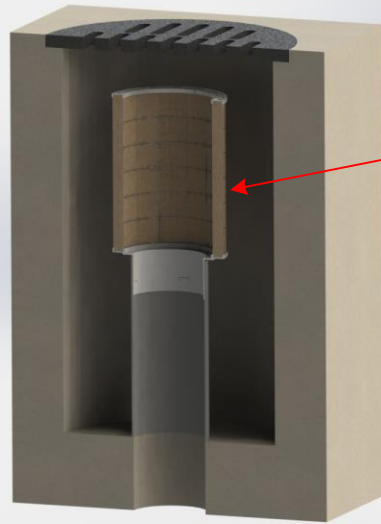

TRITON – VPF (VERTICAL PIPE) FILTER SERIES
By REM Inc. (888.526.4736)
REMFILTERS.COM

TRITON
VERTICAL PIPE
FILTER (VPF)

TRITON – VPF (VERTICAL PIPE) FILTER SERIES
By REM Inc. (888.526.4736)
REMFILTERS.COM

TRITON – VPF (VERTICAL PIPE DRAIN) FILTER SERIES
By REM Inc. (888.526.4736) REMFILTERS.COM

TRITON – VPF (VERTICAL PIPE DRAIN) FILTER SERIES
By REM Inc. (888.526.4736)
REMFILTERS.COM

OVERFLOW
PORT

TRITON
VERTICAL
PIPE DRAIN
FILTER (VPF)