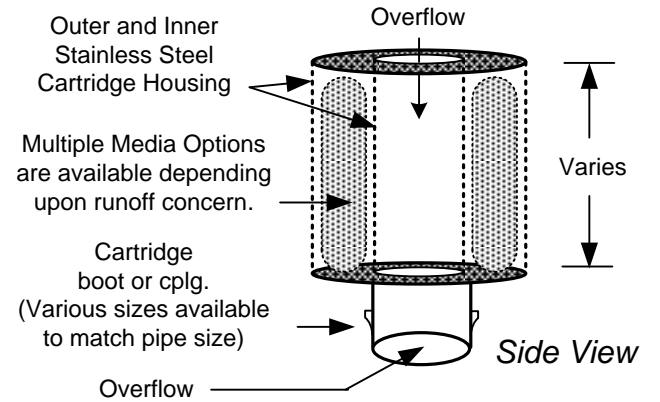

TRITON – VPF SERIES FILTER
By REM Inc. (888.526.4736)
www.remfilters.com