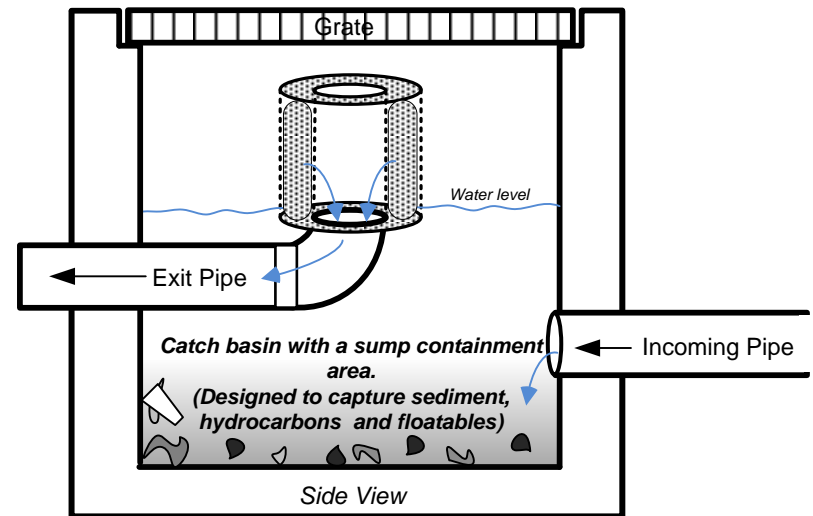

FILTER
MEDIA

BOOT
CONNECTOR

TRITON – VPF (VERTICAL PIPE DRAIN) FILTER SERIES
By REM Inc. (888.526.4736)
REMFILTERS.COM

OVERFLOW
PORT

TRITON
VERTICAL
PIPE DRAIN
FILTER (VPF)

FILTER
MEDIA

BOOT
CONNECTOR

TRITON – VPF SERIES FILTER
 By REM Inc. (888.526.4736)
 www.remfilters.com

Typical Catch Basin Installation Shown

TRITON – VPF SERIES FILTER
 By REM Inc. (888.526.4736)
 www.remfilters.com

TRITON – VPF SERIES FILTER
 By REM Inc. (888.526.4736)
 www.remfilters.com

TRITON – VPF SERIES FILTER
 By REM Inc. (888.526.4736)
 www.remfilters.com