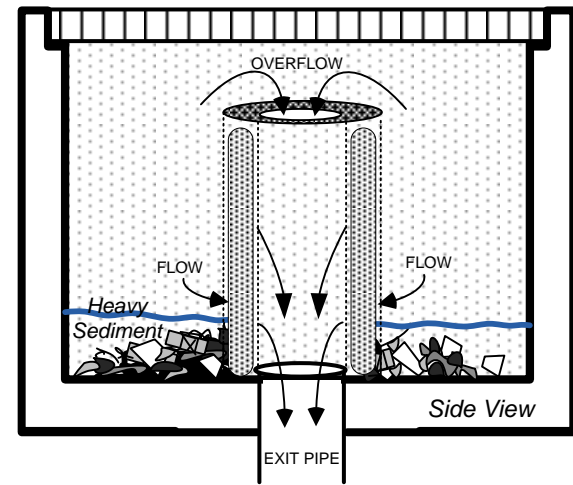

FILTER
MEDIA

BOOT
CONNECTOR

TRITON – VPF (VERTICAL PIPE DRAIN) FILTER SERIES
By REM Inc. (888.526.4736)
REMFILTERS.COM

OVERFLOW
PORT

TRITON
VERTICAL
PIPE DRAIN
FILTER (VPF)

FILTER
MEDIA

BOOT
CONNECTOR

TRITON – VPF SERIES FILTER
 By REM Inc. (888.526.4736)
 www.remfilters.com

Typical Catch Basin Installation Shown

TRITON – VPF SERIES FILTER
 By REM Inc. (888.526.4736)
 www.remfilters.com

TRITON – VPF SERIES FILTER
 By REM Inc. (888.526.4736)
 www.remfilters.com

TRITON – VPF SERIES FILTER
 By REM Inc. (888.526.4736)
 www.remfilters.com