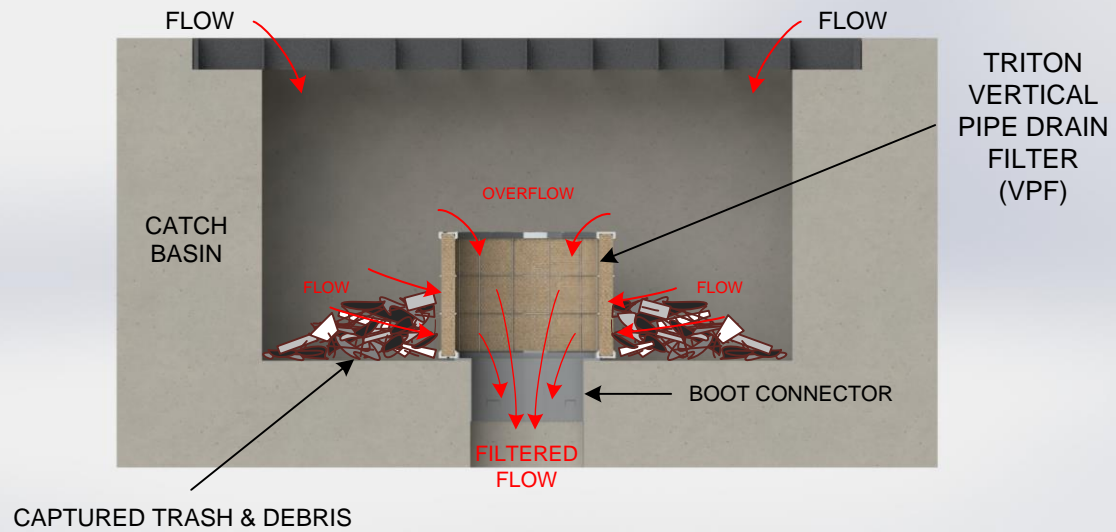

TRITON – VPF (VERTICAL PIPE) FILTER SERIES
By REM Inc. (888.526.4736)
REMFILTERS.COM

TRITON
VERTICAL PIPE
FILTER (VPF)

TRITON – VPF (VERTICAL PIPE) FILTER SERIES
By REM Inc. (888.526.4736)
REMFILTERS.COM

TRITON – VPF (VERTICAL PIPE DRAIN) FILTER SERIES
By REM Inc. (888.526.4736) REMFILTERS.COM

TRITON – VPF (VERTICAL PIPE DRAIN) FILTER SERIES
By REM Inc. (888.526.4736)
REMFILTERS.COM

OVERFLOW
PORT

TRITON
VERTICAL
PIPE DRAIN
FILTER (VPF)

FILTER
MEDIA

BOOT
CONNECTOR

TRITON – VPF (VERTICAL PIPE DRAIN) FILTER SERIES
By REM Inc. (888.526.4736)
REMFILTERS.COM

OVERFLOW
PORT

TRITON
VERTICAL
PIPE DRAIN
FILTER (VPF)

FILTER
MEDIA

BOOT
CONNECTOR

TRITON – VPF SERIES FILTER
 By REM Inc. (888.526.4736)
 www.remfilters.com

TRITON – VPF SERIES FILTER
By REM Inc. (888.526.4736)
www.remfilters.com

Typical Detention/settling Basin Installation Shown

TRITON – VPF SERIES FILTER
By REM Inc. (888.526.4736)
www.remfilters.com

VPF (Vertical Pipe Filter) shown in a trench drain with a vertical exit pipe.