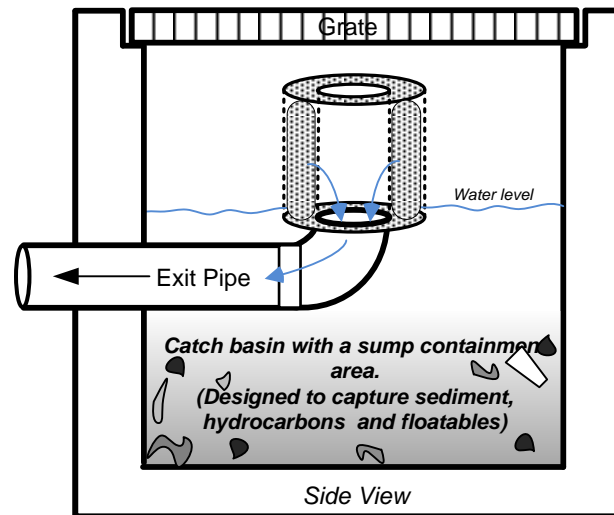

FILTER
MEDIA

BOOT
CONNECTOR

TRITON – VPF (VERTICAL PIPE DRAIN) FILTER SERIES
By REM Inc. (888.526.4736)
REMFILTERS.COM

OVERFLOW
PORT

TRITON
VERTICAL
PIPE DRAIN
FILTER (VPF)

FILTER
MEDIA

BOOT
CONNECTOR

TRITON – VPF SERIES FILTER
 By REM Inc. (888.526.4736)
 www.remfilters.com

Typical Catch Basin Installation Shown

TRITON – VPF SERIES FILTER
 By REM Inc. (888.526.4736)
 www.remfilters.com

TRITON – VPF SERIES FILTER
 By REM Inc. (888.526.4736)
 www.remfilters.com

TRITON – VPF SERIES FILTER
 By REM Inc. (888.526.4736)
 www.remfilters.com

TRITON – VPF SERIES FILTER
By REM Inc. (888.526.4736)
www.remfilters.com

Typical Catch Basin Installation Shown

TRITON – VPF SERIES FILTER
By REM Inc. (888.526.4736)
www.remfilters.com

TRITON – VPF SERIES FILTER
By REM Inc. (888.526.4736)
www.remfilters.com

TRITON – VPF SERIES FILTER
By REM Inc. (888.526.4736)
www.remfilters.com

Typical Detention/settling Basin Installation Shown

TRITON – VPF SERIES FILTER
By REM Inc. (888.526.4736)
www.remfilters.com

VPF (Vertical Pipe Filter) shown in a trench drain with a vertical exit pipe.