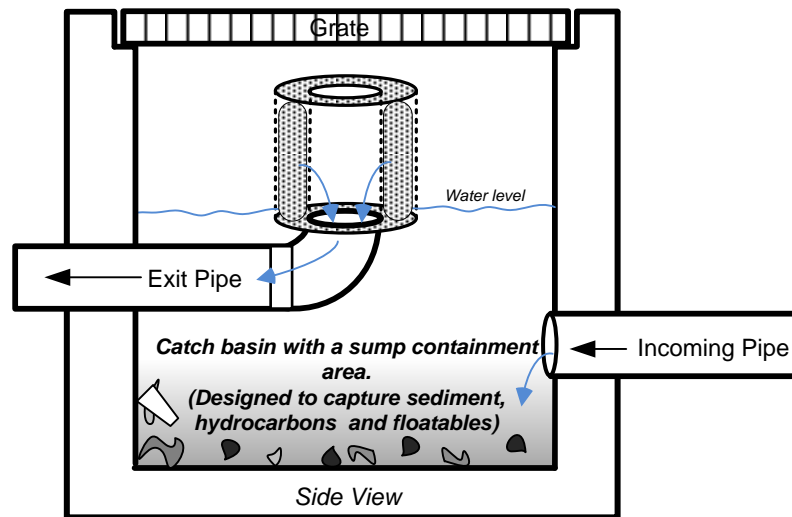

Typical Catch Basin Installation Shown

TRITON – VPF SERIES FILTER
 By REM Inc. (888.526.4736)
 www.remfilters.com

TRITON – VPF SERIES FILTER
 By REM Inc. (888.526.4736)
 www.remfilters.com

TRITON – VPF SERIES FILTER
 By REM Inc. (888.526.4736)
 www.remfilters.com

TRITON – VPF SERIES FILTER
By REM Inc. (888.526.4736)
www.remfilters.com

Typical Catch Basin Installation Shown

TRITON – VPF SERIES FILTER
By REM Inc. (888.526.4736)
www.remfilters.com

TRITON – VPF SERIES FILTER
By REM Inc. (888.526.4736)
www.remfilters.com

TRITON – VPF SERIES FILTER
By REM Inc. (888.526.4736)
www.remfilters.com

Typical Detention/settling Basin Installation Shown

TRITON – VPF SERIES FILTER
By REM Inc. (888.526.4736)
www.remfilters.com

VPF (Vertical Pipe Filter) shown in a trench drain with a vertical exit pipe.