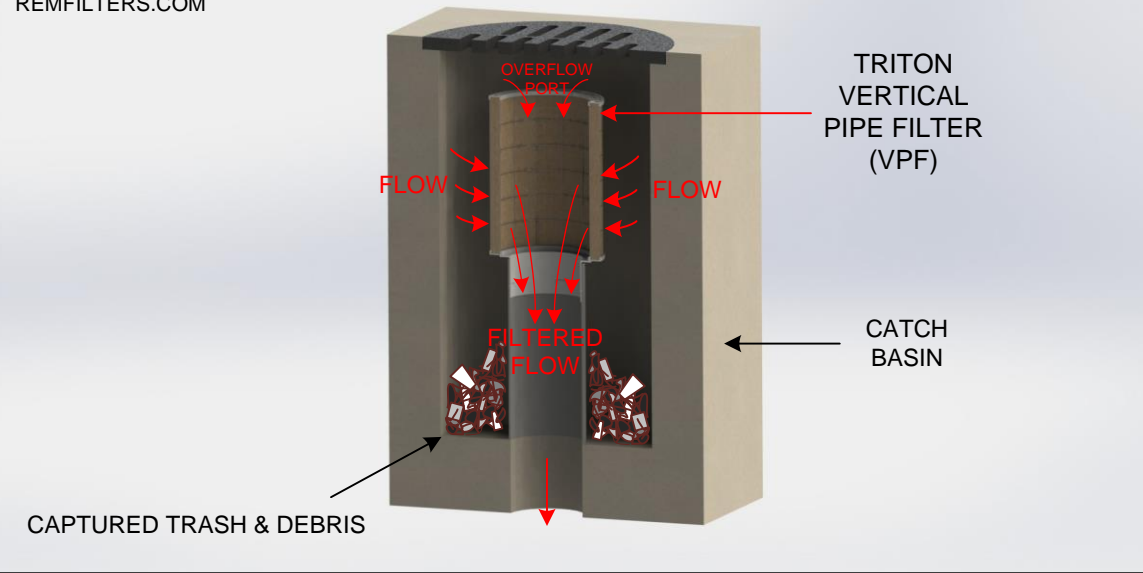

TRITON – VPF (VERTICAL PIPE) FILTER SERIES
By REM Inc. (888.526.4736)
REMFILTERS.COM

TRITON
VERTICAL PIPE
FILTER (VPF)

TRITON – VPF (VERTICAL PIPE) FILTER SERIES
By REM Inc. (888.526.4736)
REMFILTERS.COM

TRITON – VPF (VERTICAL PIPE DRAIN) FILTER SERIES
By REM Inc. (888.526.4736) REMFILTERS.COM

TRITON – VPF (VERTICAL PIPE DRAIN) FILTER SERIES
By REM Inc. (888.526.4736)
REMFILTERS.COM

OVERFLOW
PORT

TRITON
VERTICAL
PIPE DRAIN
FILTER (VPF)

FILTER
MEDIA

BOOT
CONNECTOR

TRITON – VPF (VERTICAL PIPE DRAIN) FILTER SERIES
By REM Inc. (888.526.4736)
REMFILTERS.COM

OVERFLOW
PORT

TRITON
VERTICAL
PIPE DRAIN
FILTER (VPF)

FILTER
MEDIA

BOOT
CONNECTOR

TRITON – VPF SERIES FILTER
 By REM Inc. (888.526.4736)
 www.remfilters.com