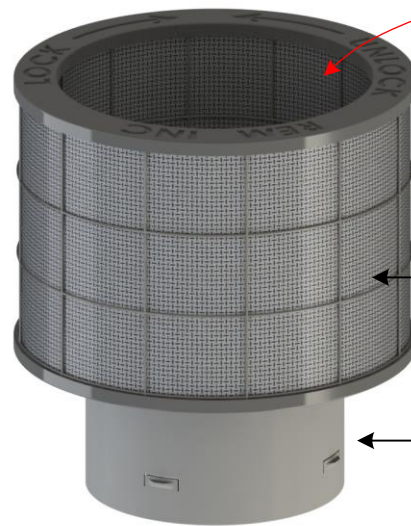

TRITON – VPF (VERTICAL PIPE) FILTER SERIES
By REM Inc. (888.526.4736)
REMFILTERS.COM

TRITON
VERTICAL PIPE
FILTER (VPF)

TRITON – VPF (VERTICAL PIPE) FILTER SERIES
By REM Inc. (888.526.4736)
REMFILTERS.COM

TRITON – VPF (VERTICAL PIPE DRAIN) FILTER SERIES
By REM Inc. (888.526.4736) REMFILTERS.COM

TRITON – VPF (VERTICAL PIPE DRAIN) FILTER SERIES
By REM Inc. (888.526.4736)
REMFILTERS.COM

OVERFLOW
PORT

TRITON
VERTICAL
PIPE DRAIN
FILTER (VPF)

FILTER
MEDIA

BOOT
CONNECTOR

TRITON – VPF (VERTICAL PIPE DRAIN) FILTER SERIES
By REM Inc. (888.526.4736)
REMFILTERS.COM

OVERFLOW
PORT

TRITON
VERTICAL
PIPE DRAIN
FILTER (VPF)

FILTER
MEDIA

BOOT
CONNECTOR

TRITON – VPF SERIES FILTER
 By REM Inc. (888.526.4736)
 www.remfilters.com