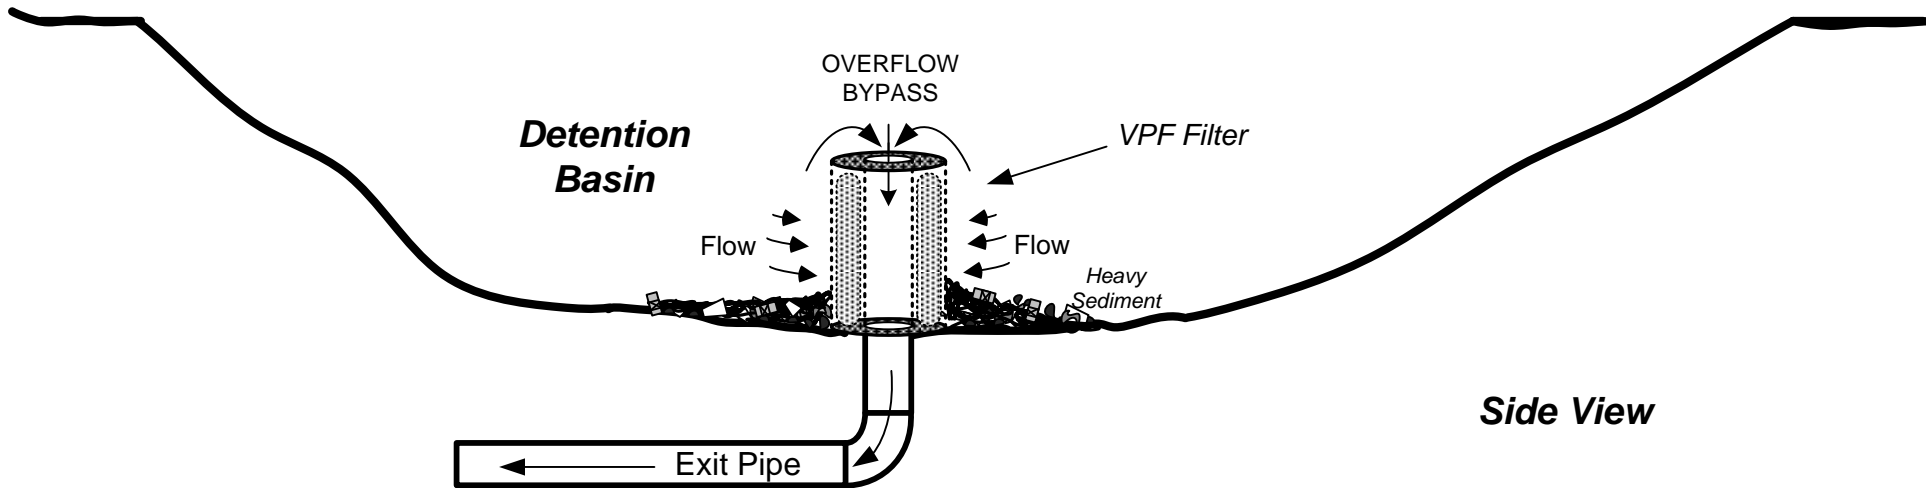

TRITON – VPF SERIES FILTER
By REM Inc. (888.526.4736)
www.remfilters.com

Typical Detention/settling Basin Installation Shown

TRITON – VPF SERIES FILTER
By REM Inc. (888.526.4736)
www.remfilters.com

VPF (Vertical Pipe Filter) shown in a trench drain with a vertical exit pipe.