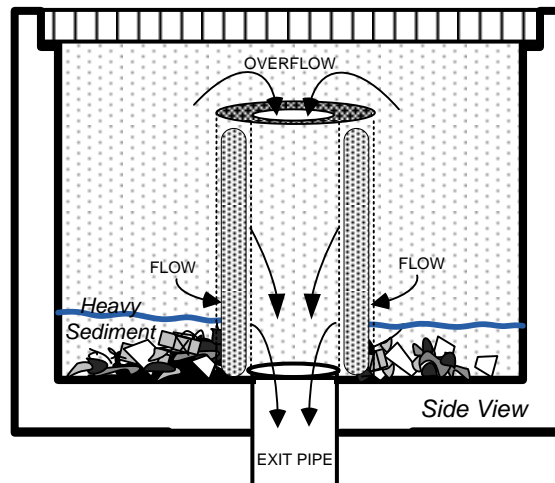

FILTER
MEDIA

BOOT
CONNECTOR

TRITON – VPF (VERTICAL PIPE DRAIN) FILTER SERIES
By REM Inc. (888.526.4736)
REMFILTERS.COM

OVERFLOW
PORT

TRITON
VERTICAL
PIPE DRAIN
FILTER (VPF)

FILTER
MEDIA

BOOT
CONNECTOR

TRITON – VPF SERIES FILTER
 By REM Inc. (888.526.4736)
 www.remfilters.com

Typical Catch Basin Installation Shown

TRITON – VPF SERIES FILTER
 By REM Inc. (888.526.4736)
 www.remfilters.com

TRITON – VPF SERIES FILTER
 By REM Inc. (888.526.4736)
 www.remfilters.com

TRITON – VPF SERIES FILTER
 By REM Inc. (888.526.4736)
 www.remfilters.com

TRITON – VPF SERIES FILTER
By REM Inc. (888.526.4736)
www.remfilters.com

Typical Catch Basin Installation Shown

TRITON – VPF SERIES FILTER
By REM Inc. (888.526.4736)
www.remfilters.com

TRITON – VPF SERIES FILTER
By REM Inc. (888.526.4736)
www.remfilters.com