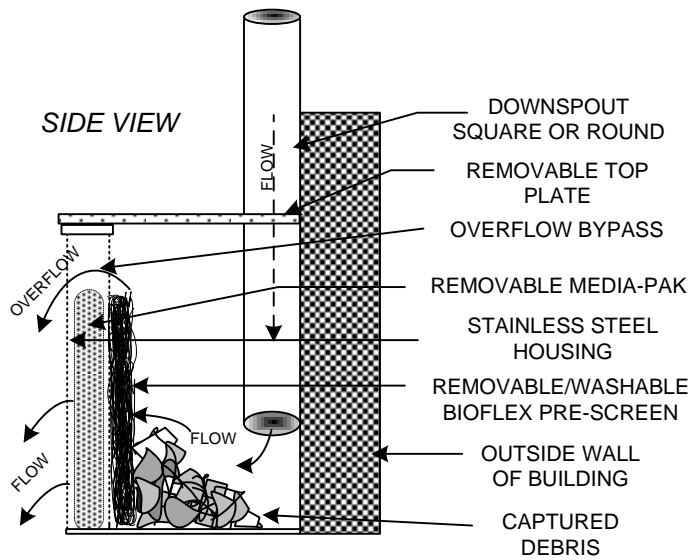

TOP VIEW

TRITON – 180 (DOWNSPOUT) SERIES FILTER
 By REM Inc. (888.526.4736)
 www.remfilters.com

TRITON – 180 (DOWNSPOUT) SERIES FILTER
 By REM Inc. (888.526.4736)
 www.remfilters.com

TRITON – 180 (DOWNSPOUT) SERIES FILTER
 By REM Inc. (888.526.4736)
 www.remfilters.com