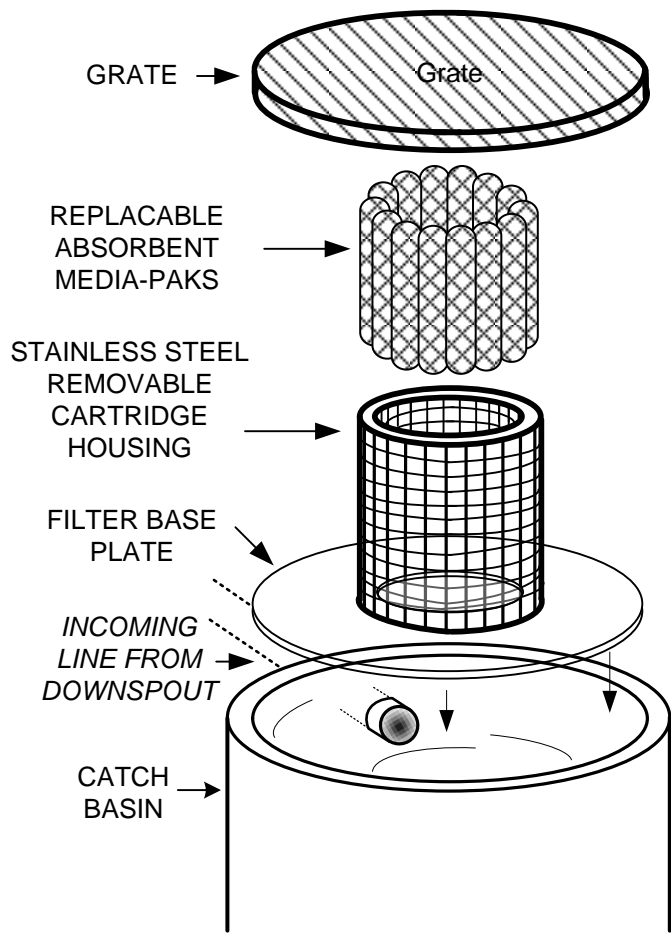

TOP VIEW

TRITON – 180 (DOWNSPOUT) SERIES FILTER
 By REM Inc. (888.526.4736)
 www.remfilters.com

TRITON – 180 (DOWNSPOUT) SERIES FILTER
 By REM Inc. (888.526.4736)
 www.remfilters.com

TRITON – 180 (DOWNSPOUT) SERIES FILTER
 By REM Inc. (888.526.4736)
 www.remfilters.com

TRITON – 360 (Downspout) SERIES FILTER
 By REM Inc. (888.526.4736)
 www.remfilters.com

TRITON – 360 (Downspout) SERIES FILTER
 By REM Inc. (888.526.4736)
 www.remfilters.com

TRITON – 360 (Downspout) SERIES FILTER
 By REM Inc. (888.526.4736)
 www.remfilters.com

TRITON – TOP HAT (DOWNSPOUT)
SERIES FILTERS

By REM Inc. (888.526.4736)

www.remfilters.com

TRITON – TOP HAT (DOWNSPOUT)
SERIES FILTERS
By REM Inc. (888.526.4736)
www.remfilters.com

TRITON – TOP HAT (DOWNSPOUT)
 SERIES FILTERS
 By REM Inc. (888.526.4736)
 www.remfilters.com