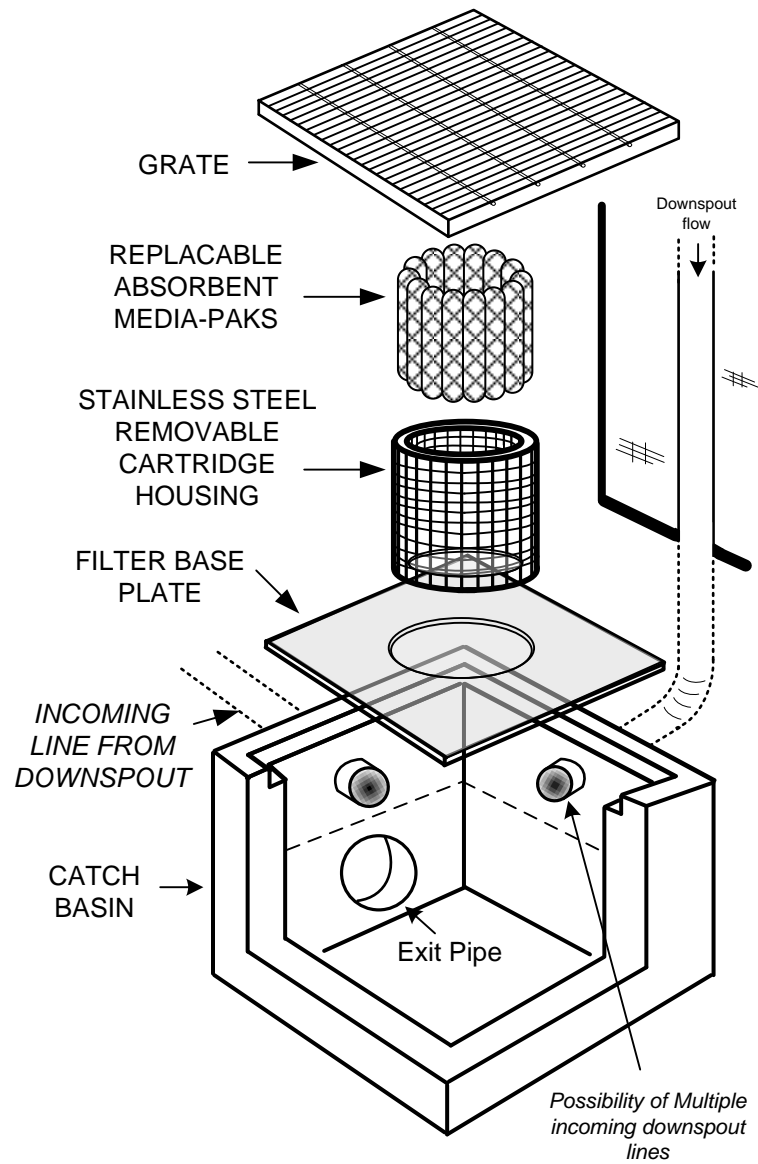

TOP VIEW

TRITON – 180 (DOWNSPOUT) SERIES FILTER
 By REM Inc. (888.526.4736)
 www.remfilters.com

TRITON – 180 (DOWNSPOUT) SERIES FILTER
 By REM Inc. (888.526.4736)
 www.remfilters.com

TRITON – 180 (DOWNSPOUT) SERIES FILTER
 By REM Inc. (888.526.4736)
 www.remfilters.com

TRITON – 360 (Downspout) SERIES FILTER
 By REM Inc. (888.526.4736)
 www.remfilters.com

TRITON – 360 (Downspout) SERIES FILTER
 By REM Inc. (888.526.4736)
 www.remfilters.com

TRITON – 360 (Downspout) SERIES FILTER
 By REM Inc. (888.526.4736)
 www.remfilters.com