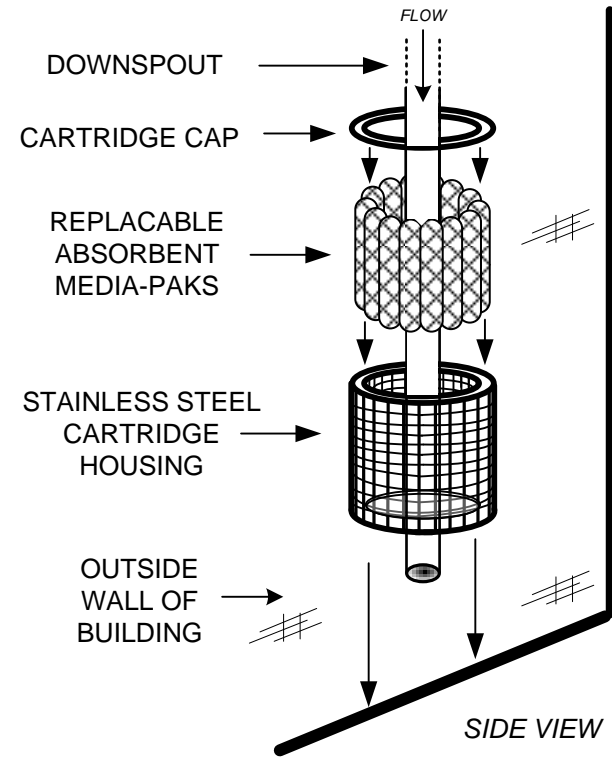

TRITON – 180 (DOWNSPOUT) SERIES FILTER
By REM Inc. (888.526.4736)
www.remfilters.com

TRITON – 360 (Downspout) SERIES FILTER
By REM Inc. (888.526.4736)
www.remfilters.com