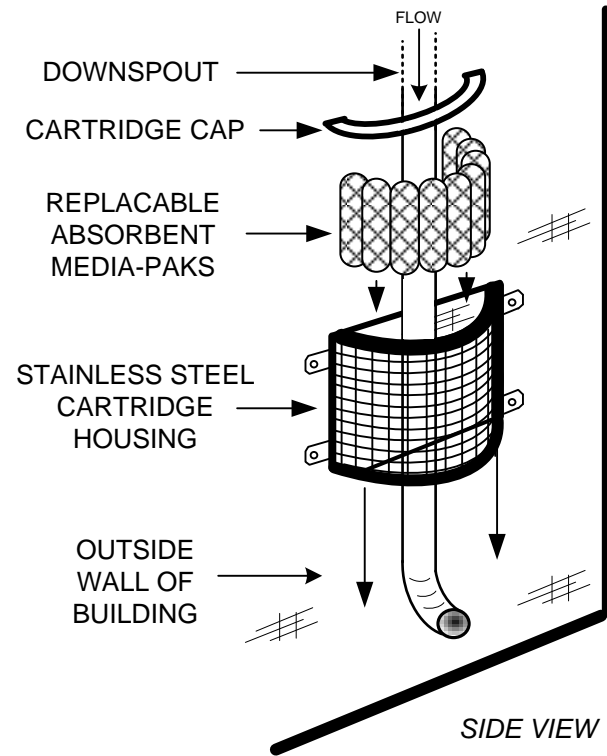

TOP VIEW

TRITON – 180 (DOWNSPOUT) SERIES FILTER
 By REM Inc. (888.526.4736)
 www.remfilters.com

TRITON – 180 (DOWNSPOUT) SERIES FILTER
 By REM Inc. (888.526.4736)
 www.remfilters.com

TRITON – 180 (DOWNSPOUT) SERIES FILTER
 By REM Inc. (888.526.4736)
 www.remfilters.com

TRITON – 360 (Downspout) SERIES FILTER
 By REM Inc. (888.526.4736)
 www.remfilters.com

TRITON – 360 (Downspout) SERIES FILTER
 By REM Inc. (888.526.4736)
 www.remfilters.com

TRITON – 360 (Downspout) SERIES FILTER
 By REM Inc. (888.526.4736)
 www.remfilters.com