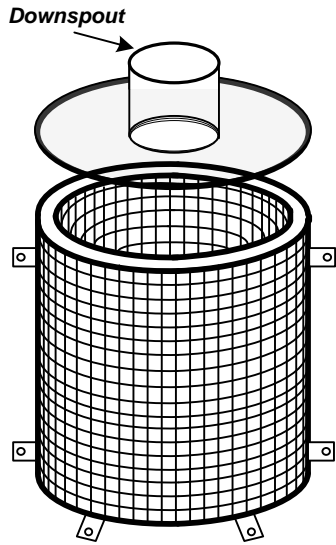

TOP VIEW

TRITON – 180 (DOWNSPOUT) SERIES FILTER
 By REM Inc. (888.526.4736)
 www.remfilters.com

TRITON – 180 (DOWNSPOUT) SERIES FILTER
 By REM Inc. (888.526.4736)
 www.remfilters.com

TRITON – 180 (DOWNSPOUT) SERIES FILTER
 By REM Inc. (888.526.4736)
 www.remfilters.com

TRITON – 360 (Downspout) SERIES FILTER
 By REM Inc. (888.526.4736)
 www.remfilters.com

TRITON – 360 (Downspout) SERIES FILTER
 By REM Inc. (888.526.4736)
 www.remfilters.com

TRITON – 360 (Downspout) SERIES FILTER
 By REM Inc. (888.526.4736)
 www.remfilters.com