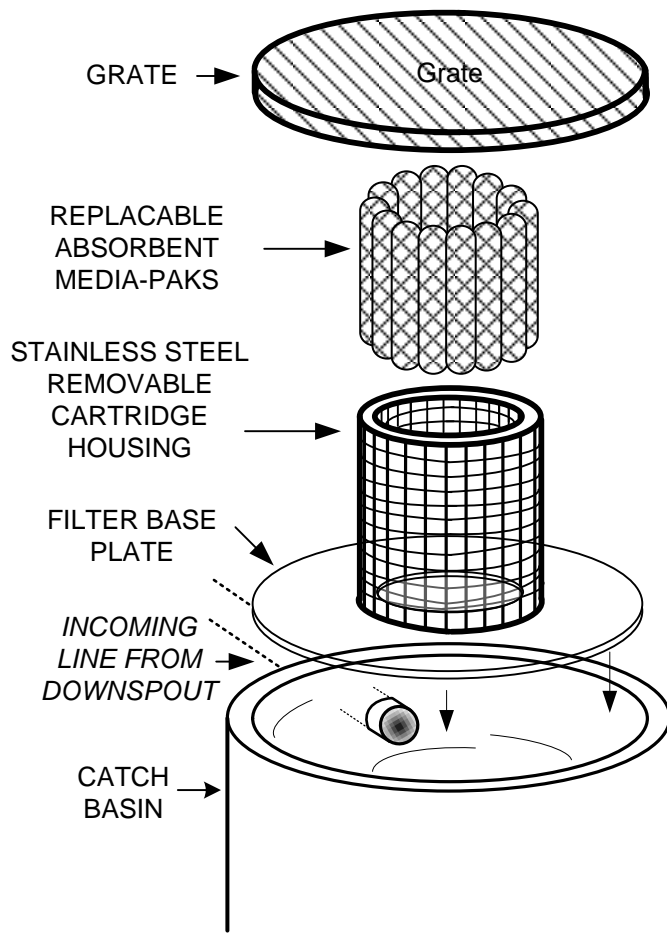

TOP VIEW

TRITON – 180 (DOWNSPOUT) SERIES FILTER
 By REM Inc. (888.526.4736)
 www.remfilters.com

TRITON – 180 (DOWNSPOUT) SERIES FILTER
 By REM Inc. (888.526.4736)
 www.remfilters.com

TRITON – 180 (DOWNSPOUT) SERIES FILTER
 By REM Inc. (888.526.4736)
 www.remfilters.com

TRITON – 360 (Downspout) SERIES FILTER
 By REM Inc. (888.526.4736)
 www.remfilters.com

TRITON – 360 (Downspout) SERIES FILTER
 By REM Inc. (888.526.4736)
 www.remfilters.com

TRITON – 360 (Downspout) SERIES FILTER
 By REM Inc. (888.526.4736)
 www.remfilters.com

TRITON – TOP HAT (DOWNSPOUT)
SERIES FILTERS

By REM Inc. (888.526.4736)

www.remfilters.com

TRITON – TOP HAT (DOWNSPOUT)
SERIES FILTERS
By REM Inc. (888.526.4736)
www.remfilters.com

TRITON – TOP HAT (DOWNSPOUT)
 SERIES FILTERS
 By REM Inc. (888.526.4736)
 www.remfilters.com