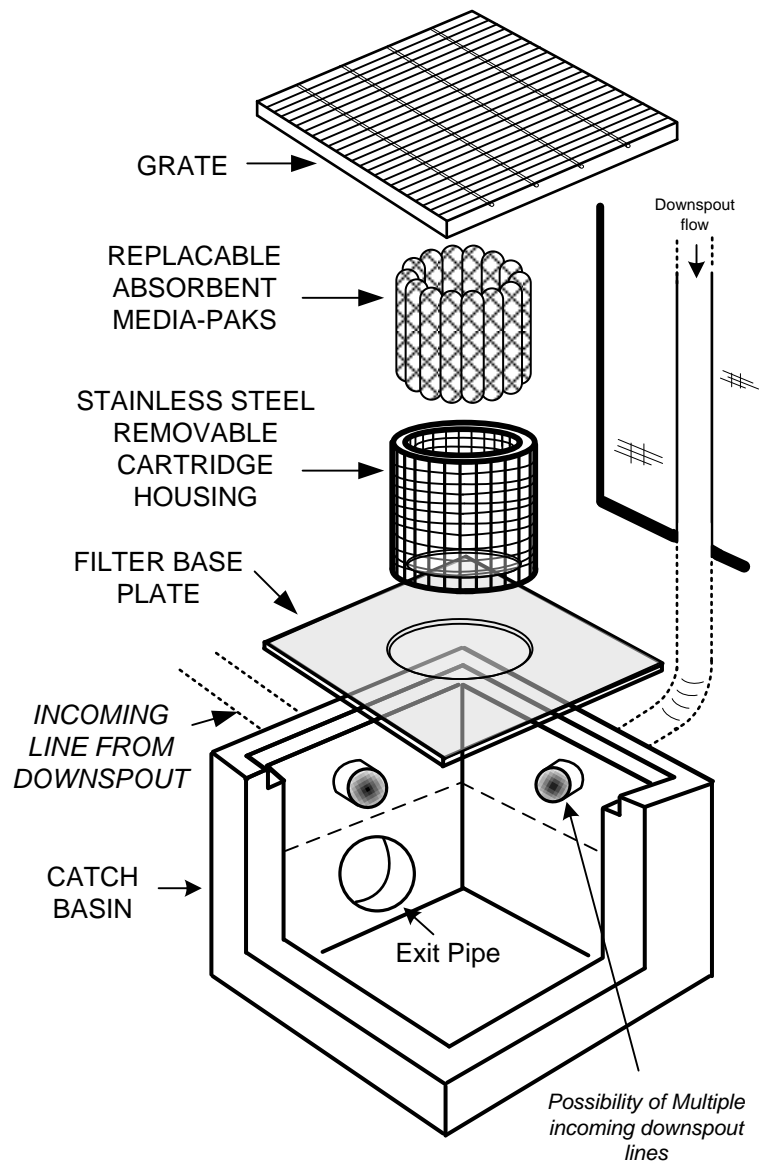

TRITON – 360 (Downspout) SERIES FILTER
 By REM Inc. (888.526.4736)
 www.remfilters.com

TRITON – 360 (Downspout) SERIES FILTER
 By REM Inc. (888.526.4736)
 www.remfilters.com

TRITON – 360 (Downspout) SERIES FILTER
 By REM Inc. (888.526.4736)
 www.remfilters.com

TRITON – TOP HAT (DOWNSPOUT)
SERIES FILTERS

By REM Inc. (888.526.4736)

www.remfilters.com

TRITON – TOP HAT (DOWNSPOUT)
SERIES FILTERS
By REM Inc. (888.526.4736)
www.remfilters.com

TRITON – TOP HAT (DOWNSPOUT)
 SERIES FILTERS
 By REM Inc. (888.526.4736)
 www.remfilters.com

TRITON – TOP HAT (DOWNSPOUT)
 SERIES FILTERS
 By REM Inc. (888.526.4736)
 www.remfilters.com

TRITON – TOP HAT (DOWNSPOUT) SERIES
 FILTERS

By REM Inc. (888.526.4736)

www.remfilters.com