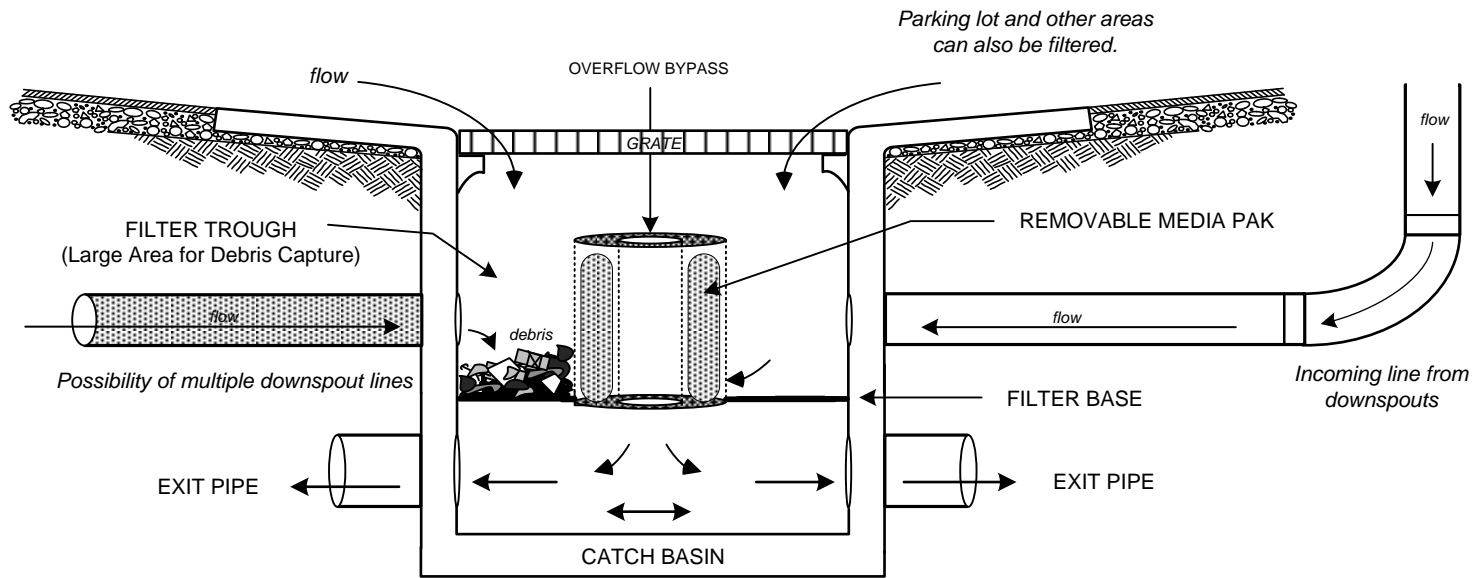

TRITON – TOP HAT (DOWNSPOUT)
SERIES FILTERS
By REM Inc. (888.526.4736)
www.remfilters.com

TRITON – TOP HAT (DOWNSPOUT)
SERIES FILTERS
By REM Inc. (888.526.4736)
www.remfilters.com

TRITON – TOP HAT (DOWNSPOUT) SERIES
FILTERS

By REM Inc. (888.526.4736)

www.remfilters.com