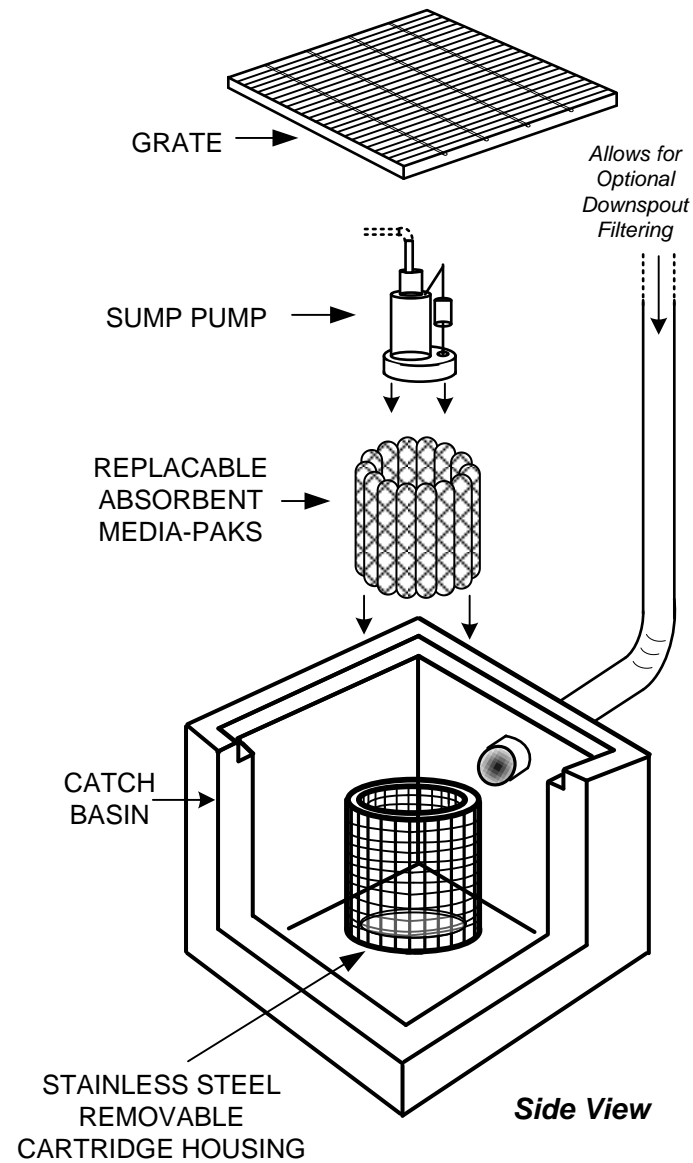

TRITON – CSPF (Cart. Sump Pump Filter)
 SERIES FILTER
 By REM Inc. (888.526.4736)
 www.remfilters.com

TRITON – CSPF (Cart. Sump Pump Filter)
 SERIES FILTER
 By REM Inc. (888.526.4736)
 www.remfilters.com

TRITON – CSPF (Cart. Sump Pump Filter)
 SERIES FILTER
 By REM Inc. (888.526.4736)
 www.remfilters.com

TRITON – CSPF (Cartridge Sump Pump Filter)
SERIES FILTER
By REM Inc. (888.526.4736)
www.remfilters.com

TRITON – CSPF (Cartridge Sump Pump Filter)
SERIES FILTER
By REM Inc. (888.526.4736)
www.remfilters.com

TRITON – CSPF (Cartridge Sump Pump Filter) SERIES FILTER
 By REM Inc. (888.526.4736)
www.remfilters.com