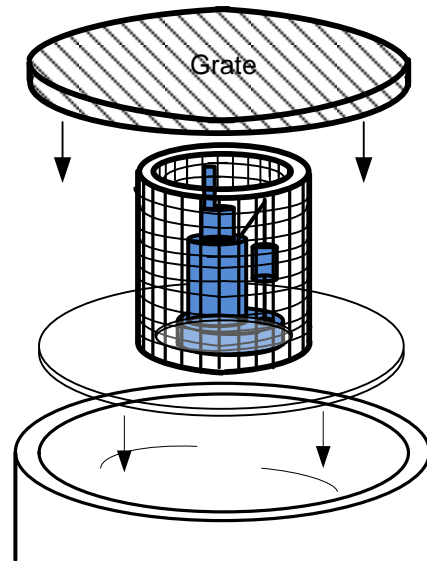

TRITON – CSPF (Cart. Sump Pump Filter)
 SERIES FILTER
 By REM Inc. (888.526.4736)
 www.remfilters.com

TRITON – CSPF (Cart. Sump Pump Filter)
 SERIES FILTER
 By REM Inc. (888.526.4736)
 www.remfilters.com

TRITON – CSPF (Cart. Sump Pump Filter)
 SERIES FILTER
 By REM Inc. (888.526.4736)
 www.remfilters.com

TRITON – CSPF (Cartridge Sump Pump Filter)
SERIES FILTER
By REM Inc. (888.526.4736)
www.remfilters.com