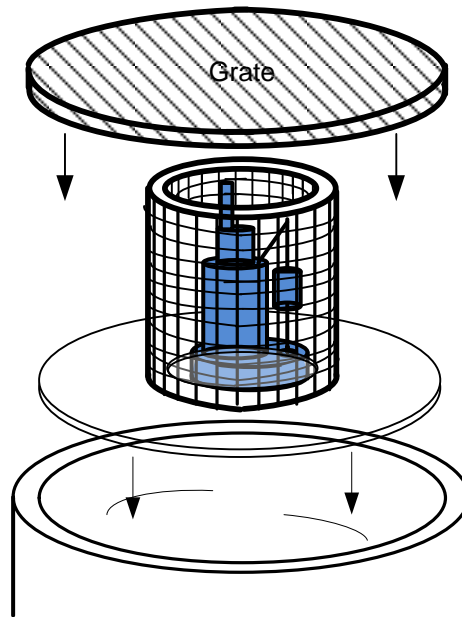

TRITON – CSPF (Cart. Sump Pump Filter)
 SERIES FILTER
 By REM Inc. (888.526.4736)
 www.remfilters.com

TRITON – CSPF (Cart. Sump Pump Filter)
 SERIES FILTER
 By REM Inc. (888.526.4736)
 www.remfilters.com

TRITON – CSPF (Cart. Sump Pump Filter)
 SERIES FILTER
 By REM Inc. (888.526.4736)
 www.remfilters.com

TRITON – CSPF (Cartridge Sump Pump Filter)
SERIES FILTER
By REM Inc. (888.526.4736)
www.remfilters.com