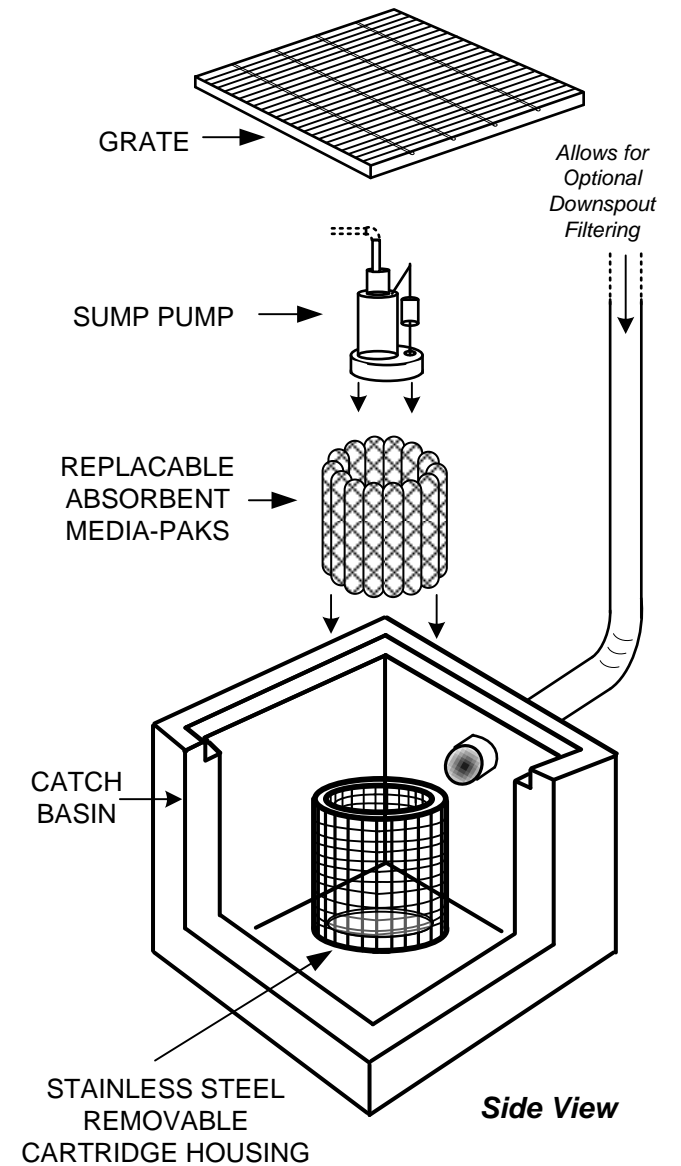

TRITON – CSPF (Cart. Sump Pump Filter)
 SERIES FILTER
 By REM Inc. (888.526.4736)
 www.remfilters.com

TRITON – CSPF (Cart. Sump Pump Filter)
 SERIES FILTER
 By REM Inc. (888.526.4736)
 www.remfilters.com

TRITON – CSPF (Cart. Sump Pump Filter)
 SERIES FILTER
 By REM Inc. (888.526.4736)
 www.remfilters.com

TRITON – CSPF (Cartridge Sump Pump Filter)
SERIES FILTER
By REM Inc. (888.526.4736)
www.remfilters.com

TRITON – CSPF (Cartridge Sump Pump Filter)
SERIES FILTER
By REM Inc. (888.526.4736)
www.remfilters.com

TRITON – CSPF (Cartridge Sump Pump Filter) SERIES FILTER
 By REM Inc. (888.526.4736)
www.remfilters.com