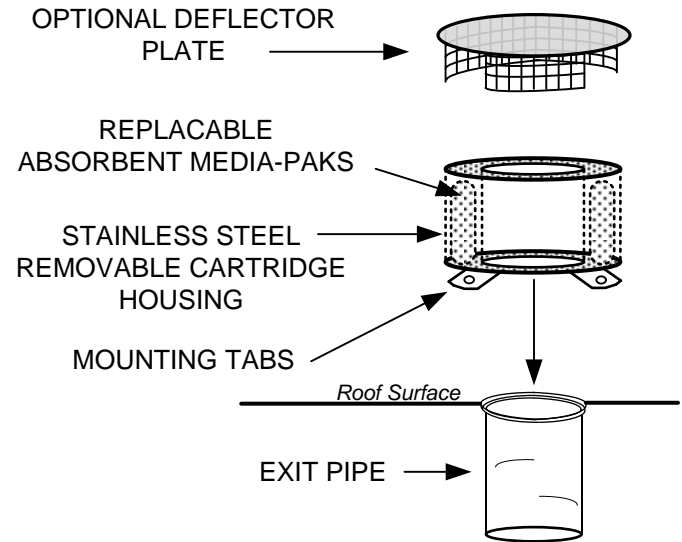

**BRDF - Series  
Roof Drain Filter**

**TRITON – BOOTED ROOF DRAIN SERIES FILTER**  
By REM Inc. (888.526.4736)  
[www.remfilters.com](http://www.remfilters.com)

**BRDF – SERIES  
ROOF DRAIN FILTER**

**TRITON – BOOTED ROOF DRAIN SERIES FILTER**  
By REM Inc. (888.526.4736)  
[www.remfilters.com](http://www.remfilters.com)

Different images of Area Drain used in a Roof application