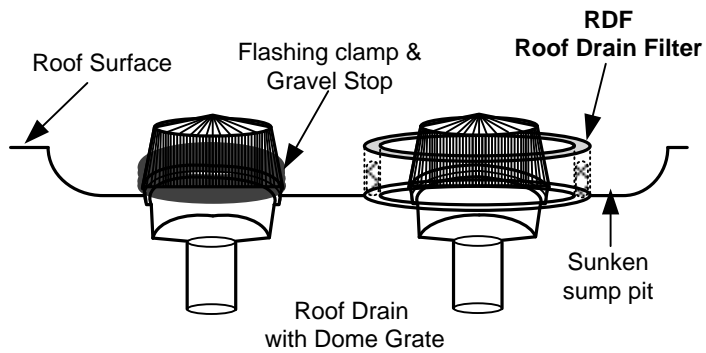

**BRDF - Series  
Roof Drain Filter**

**TRITON – BOOTED ROOF DRAIN SERIES FILTER**  
By REM Inc. (888.526.4736)  
[www.remfilters.com](http://www.remfilters.com)

**BRDF – SERIES  
ROOF DRAIN FILTER**

**TRITON – BOOTED ROOF DRAIN SERIES FILTER**  
By REM Inc. (888.526.4736)  
[www.remfilters.com](http://www.remfilters.com)

**TRITON – ROOF DRAIN FILTER SERIES**

*By REM Inc. (888.526.4736)*

[www.remfilters.com](http://www.remfilters.com)

**TRITON – ROOF DRAIN FILTER SERIES**

*By REM Inc. (888.526.4736)*

[www.remfilters.com](http://www.remfilters.com)

Different images of Area Drain used in a Roof application