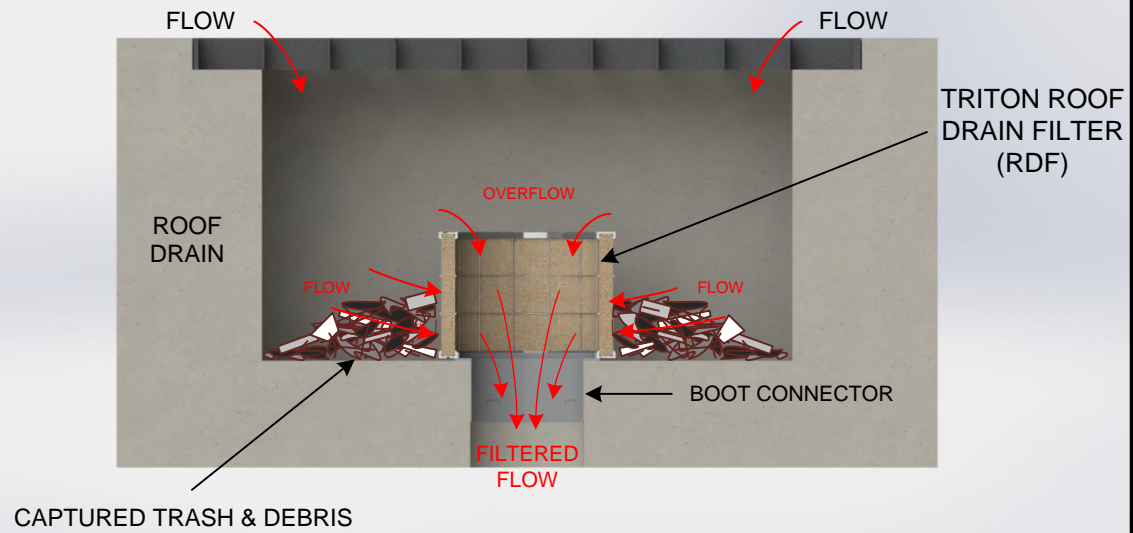

**BRDF - Series
Roof Drain Filter**

TRITON – RDF (ROOF DRAIN) FILTER SERIES
By REM Inc. (888.526.4736) REMFILTERS.COM