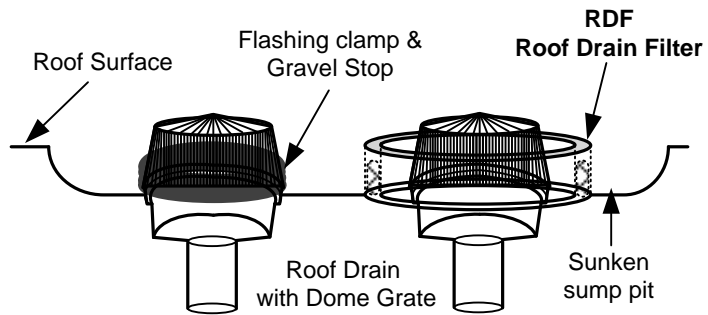

TRITON – BOOTED ROOF DRAIN SERIES FILTER
By REM Inc. (888.526.4736)
www.remfilters.com

TRITON – ROOF DRAIN FILTER SERIES

By REM Inc. (888.526.4736)

www.remfilters.com