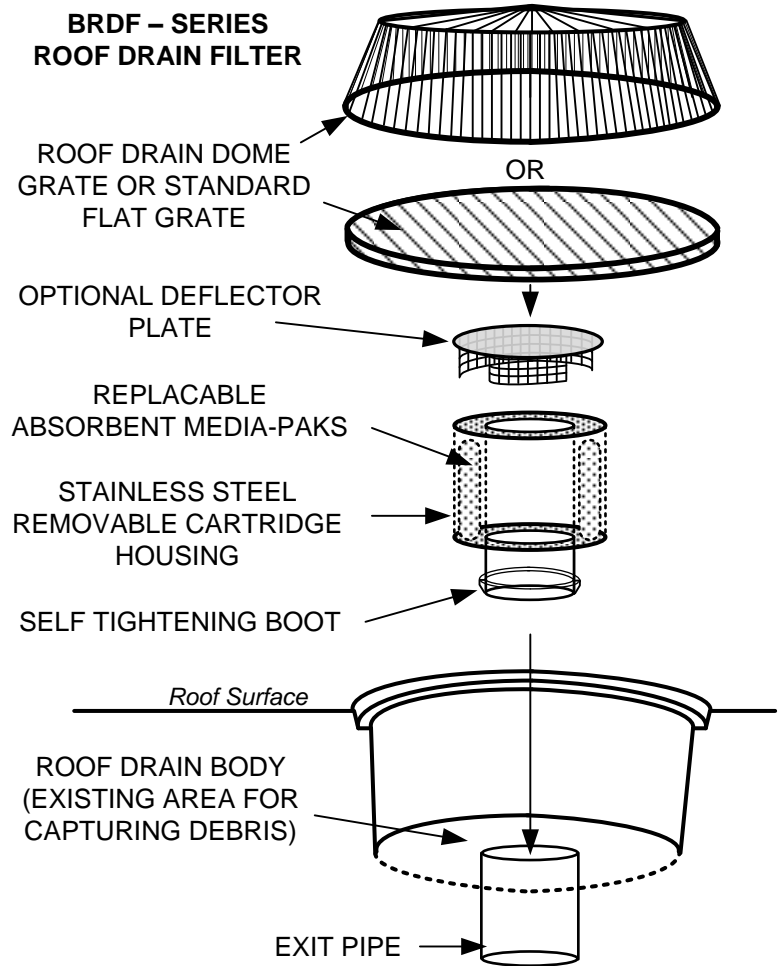

**BRDF – SERIES
ROOF DRAIN FILTER**