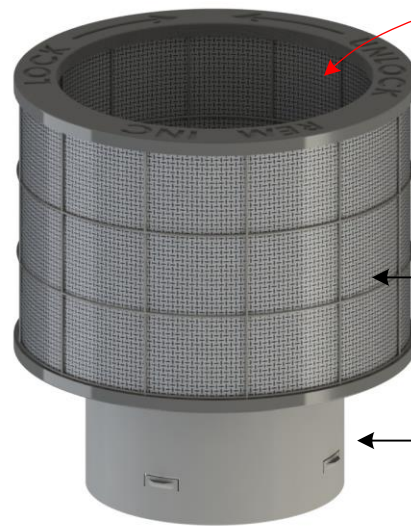

TRITON – VPF (VERTICAL PIPE) FILTER SERIES  
By REM Inc. (888.526.4736) REMFILTERS.COM

TRITON  
VERTICAL PIPE  
FILTER (VPF)

TRITON – VPF (VERTICAL PIPE) FILTER SERIES  
By REM Inc. (888.526.4736) REMFILTERS.COM

TRITON – VPF (VERTICAL PIPE DRAIN) FILTER SERIES  
By REM Inc. (888.526.4736) REMFILTERS.COM

TRITON – VPF (VERTICAL PIPE DRAIN) FILTER SERIES  
By REM Inc. (888.526.4736) REMFILTERS.COM

OVERFLOW  
PORT

TRITON  
VERTICAL  
PIPE DRAIN  
FILTER (VPF)

FILTER  
MEDIA

BOOT  
CONNECTOR

TRITON – VPF (VERTICAL PIPE DRAIN) FILTER SERIES  
By REM Inc. (888.526.4736) REMFILTERS.COM

OVERFLOW  
PORT

TRITON  
VERTICAL  
PIPE DRAIN  
FILTER (VPF)

FILTER  
MEDIA

BOOT  
CONNECTOR