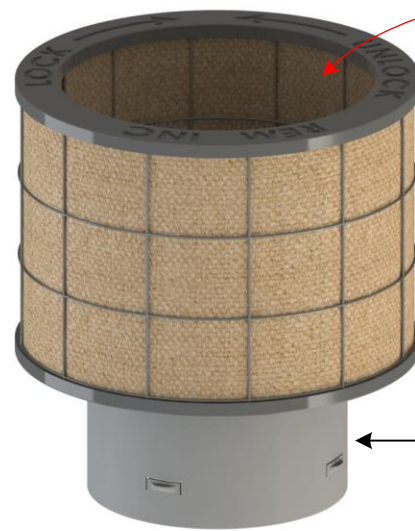

TRITON – VPF (VERTICAL PIPE) FILTER SERIES  
By REM Inc. (888.526.4736) REMFILTERS.COM

TRITON  
VERTICAL PIPE  
FILTER (VPF)

TRITON – VPF (VERTICAL PIPE) FILTER SERIES  
By REM Inc. (888.526.4736) REMFILTERS.COM

TRITON – VPF (VERTICAL PIPE DRAIN) FILTER SERIES  
By REM Inc. (888.526.4736) REMFILTERS.COM

TRITON – VPF (VERTICAL PIPE DRAIN) FILTER SERIES  
By REM Inc. (888.526.4736) REMFILTERS.COM

OVERFLOW  
PORT

TRITON  
VERTICAL  
PIPE DRAIN  
FILTER (VPF)

FILTER  
MEDIA

BOOT  
CONNECTOR

TRITON – VPF (VERTICAL PIPE DRAIN) FILTER SERIES  
By REM Inc. (888.526.4736) REMFILTERS.COM

OVERFLOW  
PORT

TRITON  
VERTICAL  
PIPE DRAIN  
FILTER (VPF)

FILTER  
MEDIA

BOOT  
CONNECTOR