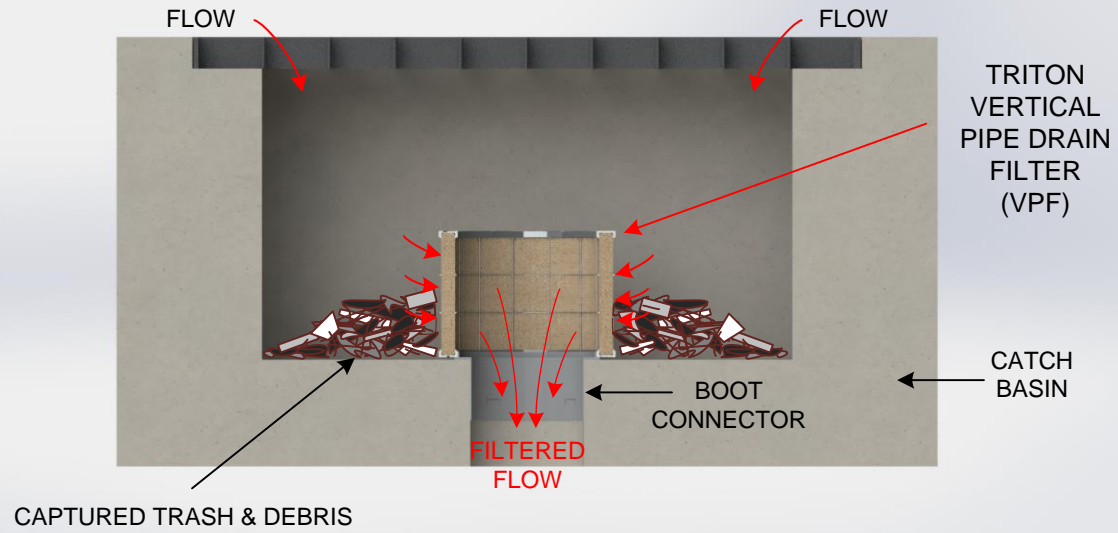

TRITON – VPF (VERTICAL PIPE) FILTER SERIES  
By REM Inc. (888.526.4736) REMFILTERS.COM

TRITON  
VERTICAL PIPE  
FILTER (VPF)

TRITON – VPF (VERTICAL PIPE) FILTER SERIES  
By REM Inc. (888.526.4736) REMFILTERS.COM

TRITON – VPF (VERTICAL PIPE DRAIN) FILTER SERIES  
By REM Inc. (888.526.4736) REMFILTERS.COM

TRITON – VPF (VERTICAL PIPE DRAIN) FILTER SERIES  
By REM Inc. (888.526.4736) REMFILTERS.COM

OVERFLOW  
PORT

TRITON  
VERTICAL  
PIPE DRAIN  
FILTER (VPF)

FILTER  
MEDIA

BOOT  
CONNECTOR

TRITON – VPF (VERTICAL PIPE DRAIN) FILTER SERIES  
By REM Inc. (888.526.4736) REMFILTERS.COM

OVERFLOW  
PORT

TRITON  
VERTICAL  
PIPE DRAIN  
FILTER (VPF)

FILTER  
MEDIA

BOOT  
CONNECTOR