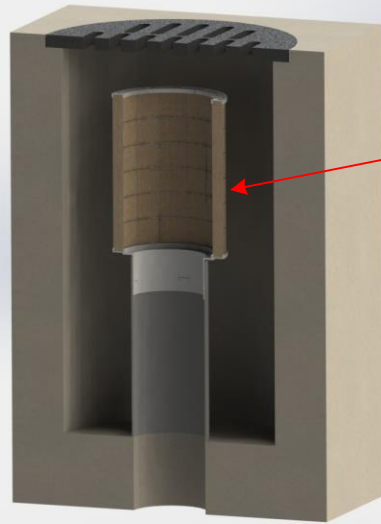

TRITON – VPF (VERTICAL PIPE) FILTER SERIES  
By REM Inc. (888.526.4736) REMFILTERS.COM

TRITON  
VERTICAL PIPE  
FILTER (VPF)

TRITON – VPF (VERTICAL PIPE) FILTER SERIES  
By REM Inc. (888.526.4736) REMFILTERS.COM

TRITON – VPF (VERTICAL PIPE DRAIN) FILTER SERIES  
By REM Inc. (888.526.4736) REMFILTERS.COM

TRITON – VPF (VERTICAL PIPE DRAIN) FILTER SERIES  
By REM Inc. (888.526.4736) REMFILTERS.COM

OVERFLOW  
PORT

TRITON  
VERTICAL  
PIPE DRAIN  
FILTER (VPF)

FILTER  
MEDIA

BOOT  
CONNECTOR

TRITON – VPF (VERTICAL PIPE DRAIN) FILTER SERIES  
By REM Inc. (888.526.4736) REMFILTERS.COM

OVERFLOW  
PORT

TRITON  
VERTICAL  
PIPE DRAIN  
FILTER (VPF)

FILTER  
MEDIA

BOOT  
CONNECTOR