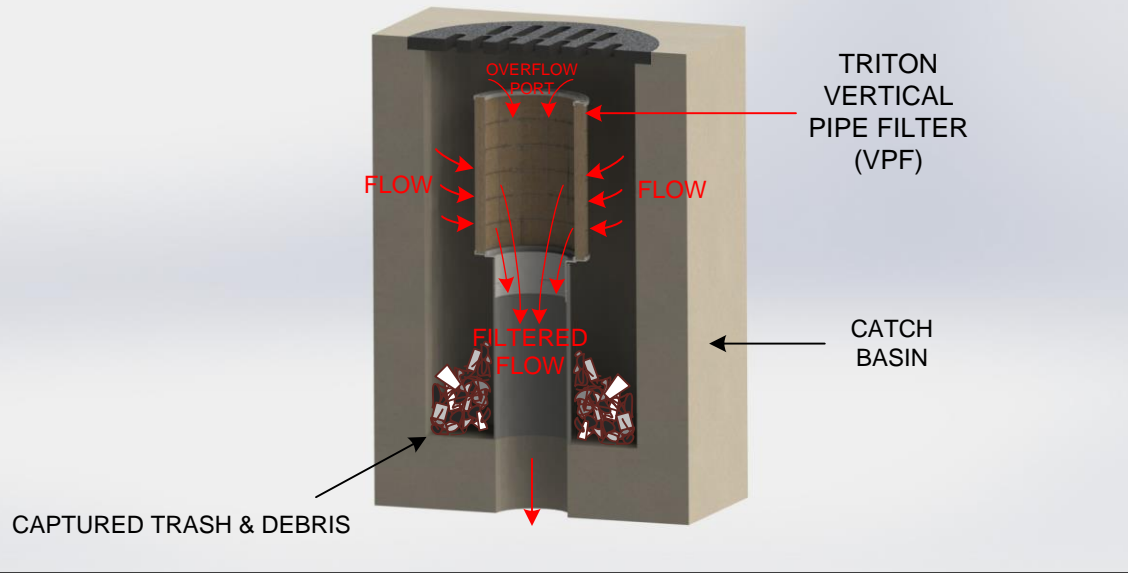

TRITON – VPF (VERTICAL PIPE) FILTER SERIES  
By REM Inc. (888.526.4736) REMFILTERS.COM

TRITON  
VERTICAL PIPE  
FILTER (VPF)

TRITON – VPF (VERTICAL PIPE) FILTER SERIES  
By REM Inc. (888.526.4736) REMFILTERS.COM

TRITON – VPF (VERTICAL PIPE DRAIN) FILTER SERIES  
By REM Inc. (888.526.4736) REMFILTERS.COM

TRITON – VPF (VERTICAL PIPE DRAIN) FILTER SERIES  
By REM Inc. (888.526.4736) REMFILTERS.COM

OVERFLOW  
PORT

TRITON  
VERTICAL  
PIPE DRAIN  
FILTER (VPF)

FILTER  
MEDIA

BOOT  
CONNECTOR

TRITON – VPF (VERTICAL PIPE DRAIN) FILTER SERIES  
By REM Inc. (888.526.4736) REMFILTERS.COM

OVERFLOW  
PORT

TRITON  
VERTICAL  
PIPE DRAIN  
FILTER (VPF)

FILTER  
MEDIA

BOOT  
CONNECTOR