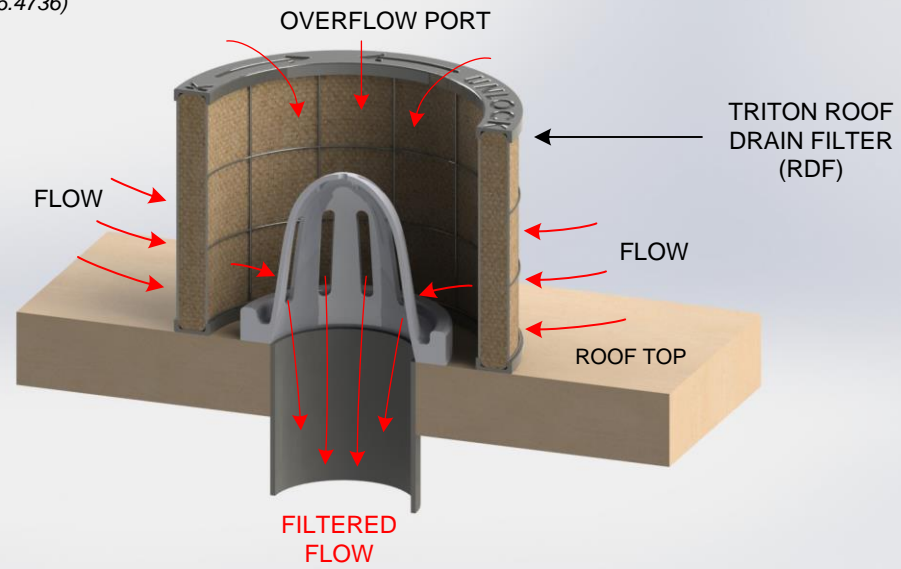

TRITON – RDF (ROOF DRAIN) FILTER SERIES
By REM Inc. (888.526.4736)
REMFILTERS.COM

TRITON – RDF (ROOF DRAIN) FILTER SERIES
By REM Inc. (888.526.4736)
REMFILTERS.COM

TRITON – RDF (ROOF DRAIN) FILTER SERIES
By REM Inc. (888.526.4736) REMFILTERS.COM