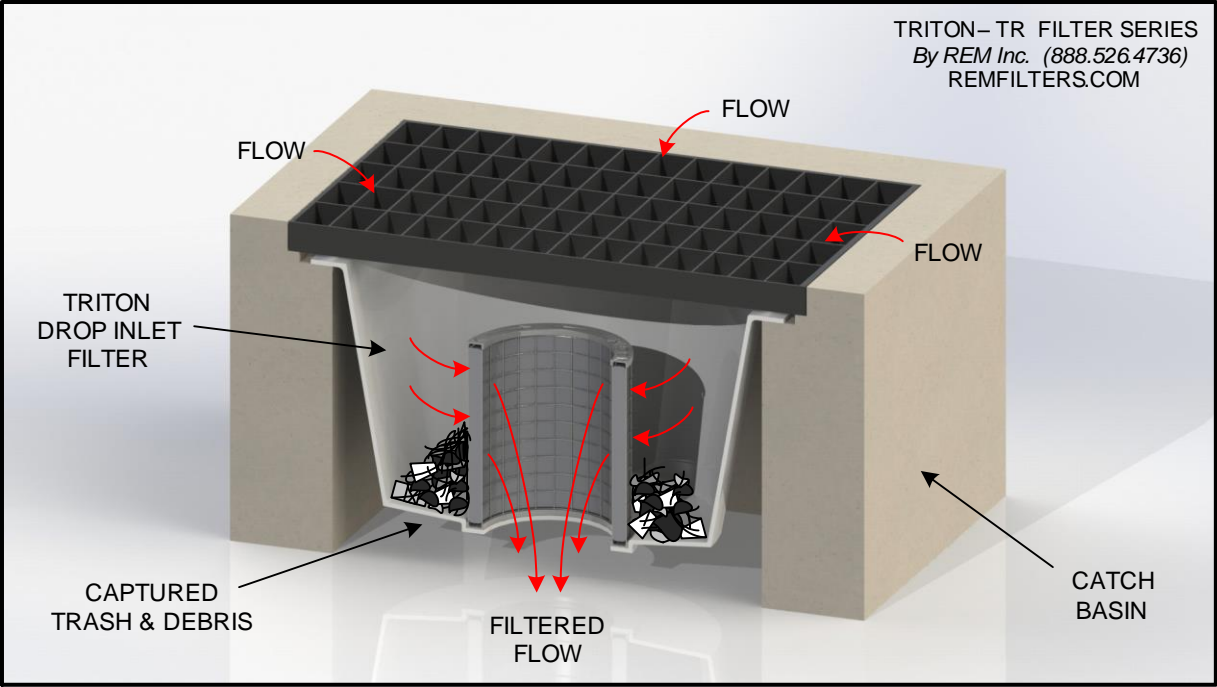

TRITON- TR FILTER SERIES
By REM Inc. (888.526.4736)
REMFILTERS.COM

Revel Environmental Manufacturing Inc.

960-B Detroit Avenue
Concord, California 94518
sales@remfilters.com
www.remfilters.com

Phone (888) 526 4736
Phone (925) 676 4736
Fax (925) 676 8676
Lic. No. 857410

REM TRITON BFTG Filters
FTC Device Catch Basin Inserts

TRITON BFTG - Combo Grate & Curb Inlet Installation

TRITON BFTG field photo

TRITON BFTG Drop Inlet Installation

TRITON BFTG Installed with Ladder Rungs

TRITON BFTG Curb Inlet Installation field photo

*TRITON BFTG field photo
(FTC device requires maintenance)*

TRITON – TH Top Hat FILTER SERIES
By REM Inc. (888.526.4736)
REMFILTERS.COM