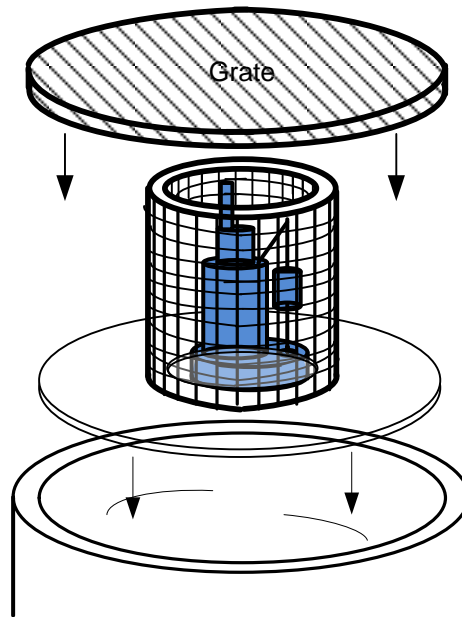

TRITON – CSPF (Cartridge Sump Pump Filter)  
SERIES FILTER  
By REM Inc. (888.526.4736)  
[www.remfilters.com](http://www.remfilters.com)

TRITON – CSPF (Cartridge Sump Pump Filter)  
SERIES FILTER  
By REM Inc. (888.526.4736)  
[www.remfilters.com](http://www.remfilters.com)

TRITON – CSPF (Cartridge Sump Pump Filter) SERIES FILTER  
 By REM Inc. (888.526.4736)  
[www.remfilters.com](http://www.remfilters.com)