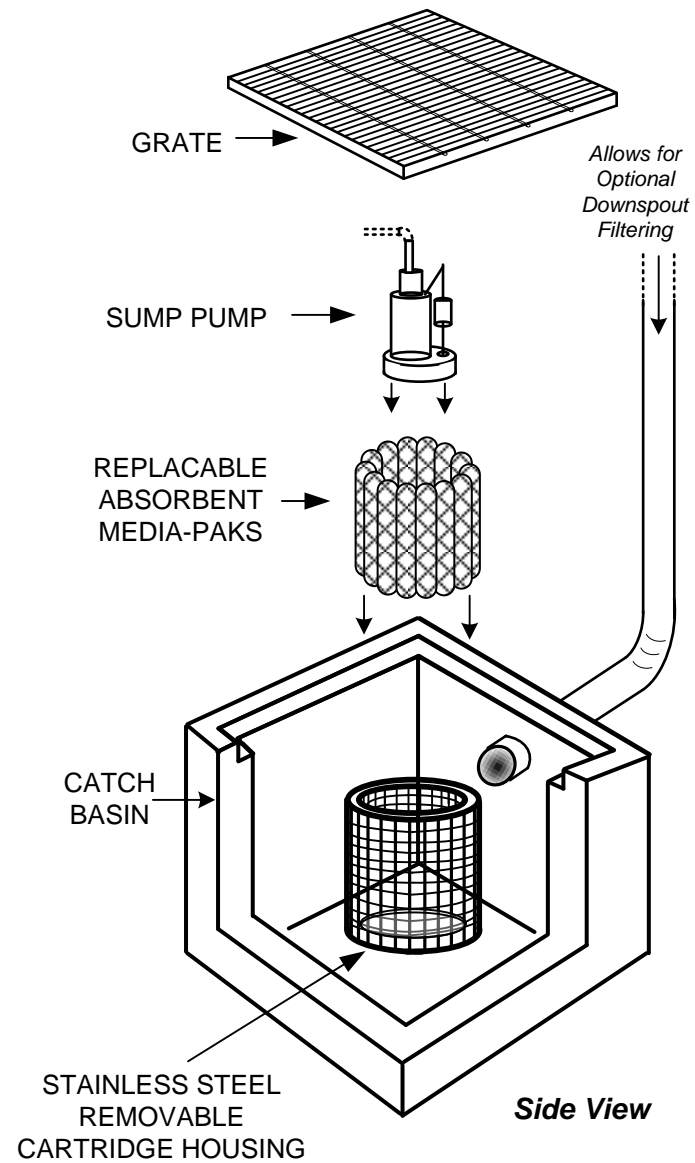

TRITON – CSPF (Cartridge Sump Pump Filter)  
SERIES FILTER  
By REM Inc. (888.526.4736)  
[www.remfilters.com](http://www.remfilters.com)

TRITON – CSPF (Cartridge Sump Pump Filter)  
SERIES FILTER  
By REM Inc. (888.526.4736)  
[www.remfilters.com](http://www.remfilters.com)

TRITON – CSPF (Cartridge Sump Pump Filter) SERIES FILTER  
 By REM Inc. (888.526.4736)  
[www.remfilters.com](http://www.remfilters.com)