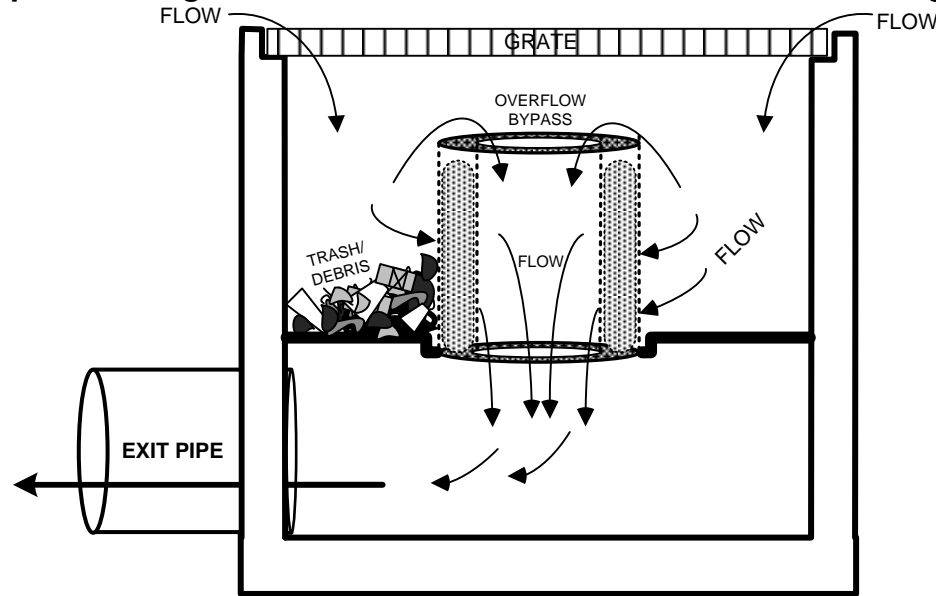

TRITON TOP HAT SERIES FILTERS

(Catch Basin Design Configurations)

REM Inc.

(888) 526-4736

TRITON Top Hat Configuration are recommended in catch basins having inlet and outlet pipes

Single Exit Pipe Configuration

TRITON Top Hat Filters with flow through piping below

Incoming Lateral line and Exiting Pipe Configuration