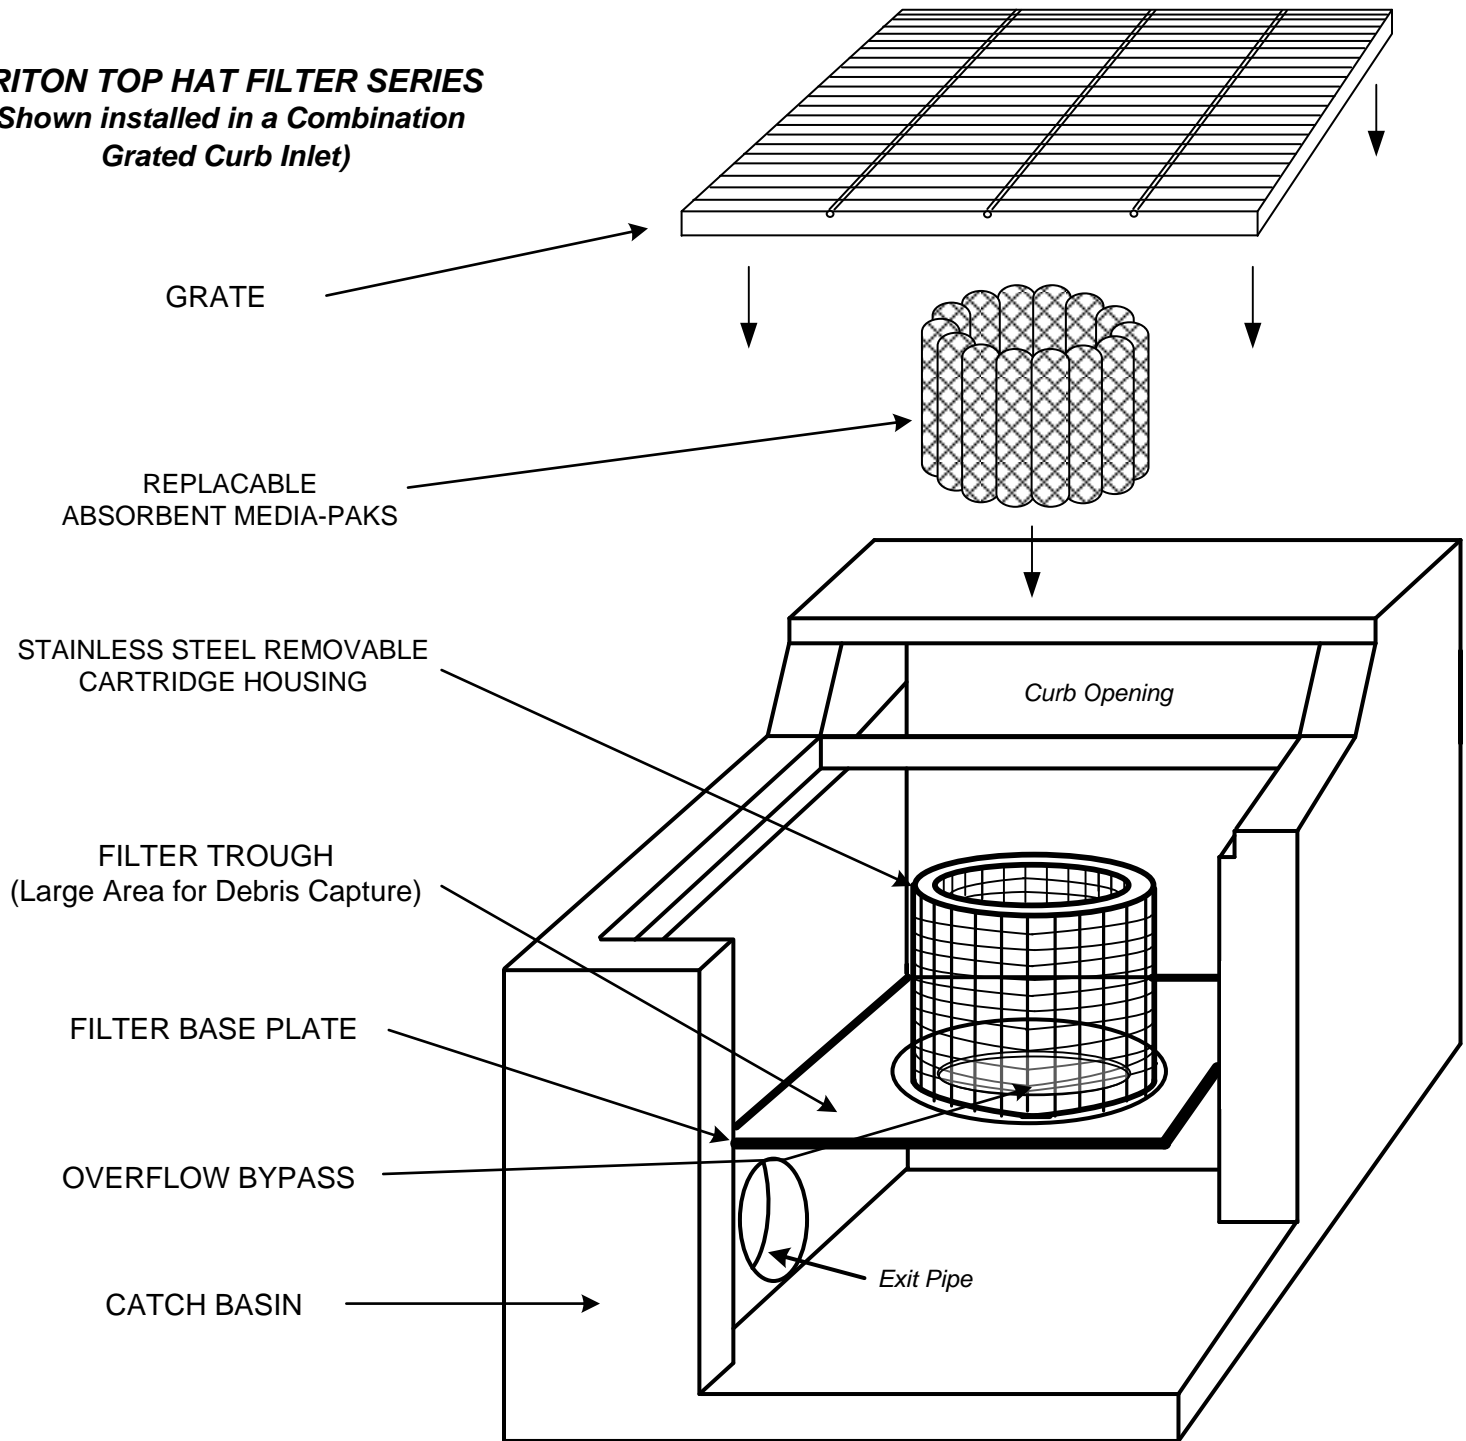

**TRITON TOP HAT FILTER SERIES**  
*(Shown installed in a Combination  
Grated Curb Inlet)*

TRITON – TOP HAT SERIES FILTERS

By REM Inc. (888.526.4736)

[www.remfilters.com](http://www.remfilters.com)