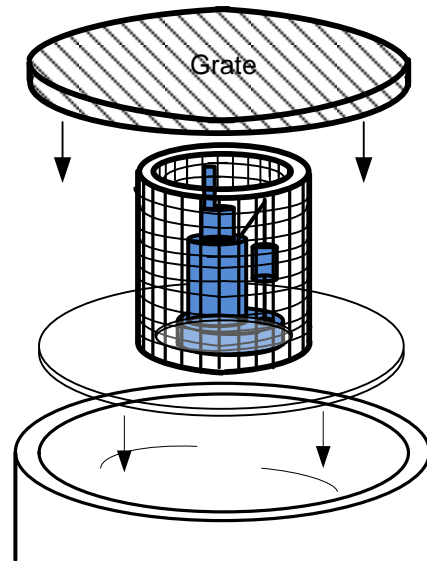

TRITON – CSPF (Cart. Sump Pump Filter)  
 SERIES FILTER  
 By REM Inc. (888.526.4736)  
 www.remfilters.com

TRITON – CSPF (Cart. Sump Pump Filter)  
 SERIES FILTER  
 By REM Inc. (888.526.4736)  
 www.remfilters.com

TRITON – CSPF (Cart. Sump Pump Filter)  
 SERIES FILTER  
 By REM Inc. (888.526.4736)  
 www.remfilters.com