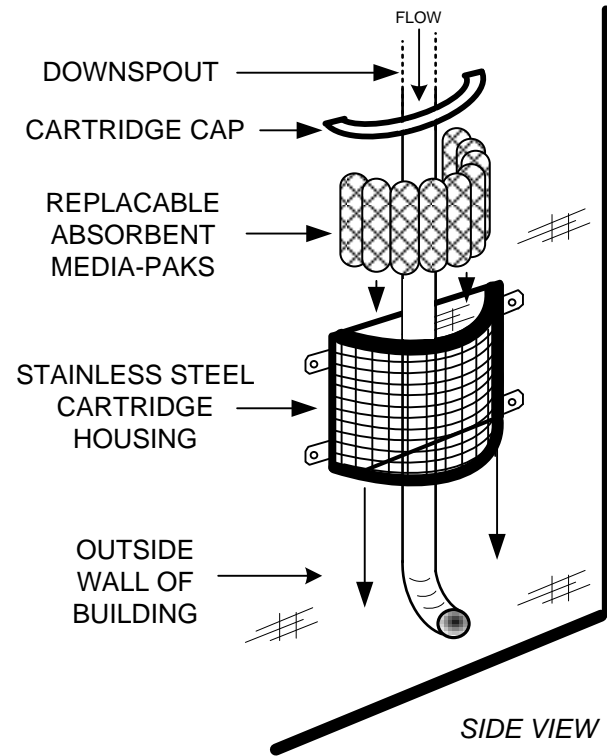

TOP VIEW

TRITON – 180 (DOWNSPOUT) SERIES FILTER
 By REM Inc. (888.526.4736)
 www.remfilters.com

TRITON – 180 (DOWNSPOUT) SERIES FILTER
 By REM Inc. (888.526.4736)
 www.remfilters.com

SIDE VIEW

TRITON – 180 (DOWNSPOUT) SERIES FILTER
 By REM Inc. (888.526.4736)
 www.remfilters.com