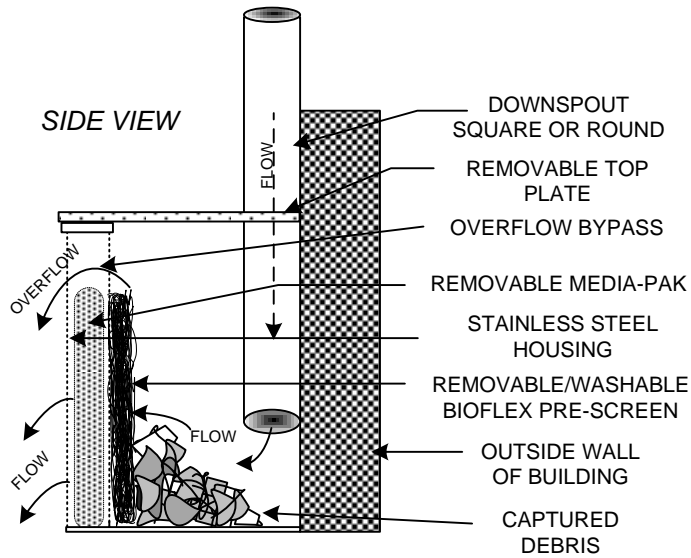

TOP VIEW

TRITON – 180 (DOWNSPOUT) SERIES FILTER
 By REM Inc. (888.526.4736)
 www.remfilters.com

TRITON – 180 (DOWNSPOUT) SERIES FILTER
 By REM Inc. (888.526.4736)
 www.remfilters.com

SIDE VIEW

TRITON – 180 (DOWNSPOUT) SERIES FILTER
 By REM Inc. (888.526.4736)
 www.remfilters.com