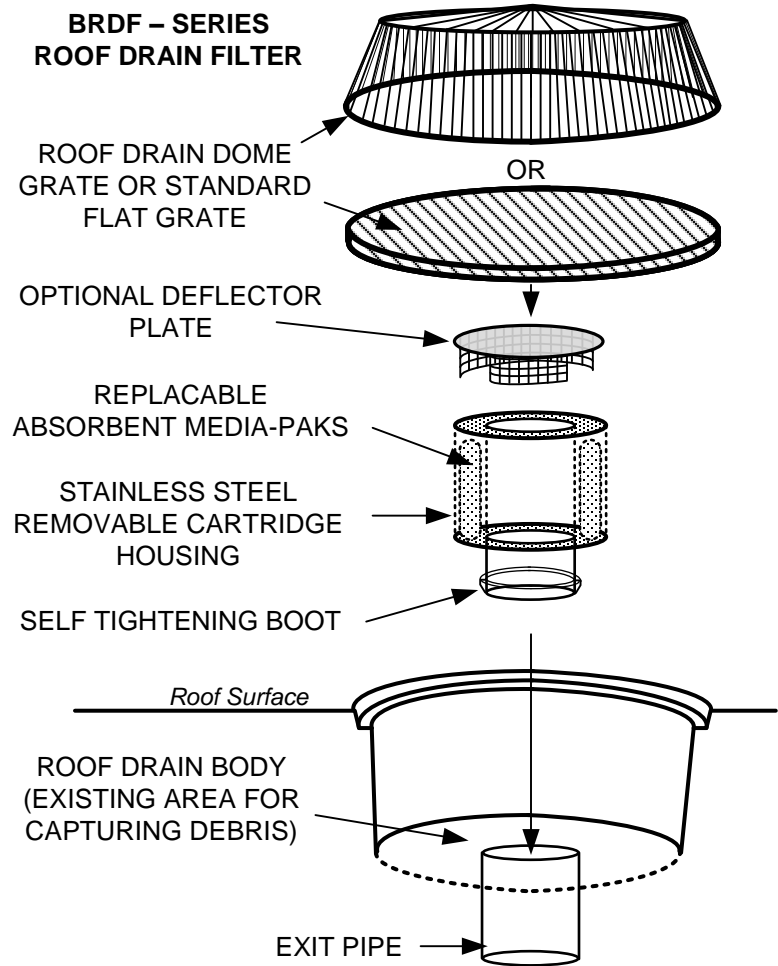

**BRDF - Series  
Roof Drain Filter**

TRITON – BOOTED ROOF DRAIN FILTER SERIES  
By REM Inc. (888.526.4736)  
[www.remfilters.com](http://www.remfilters.com)

**BRDF – SERIES  
ROOF DRAIN FILTER**

TRITON – BOOTED ROOF DRAIN FILTER SERIES  
By REM Inc. (888.526.4736)  
[www.remfilters.com](http://www.remfilters.com)