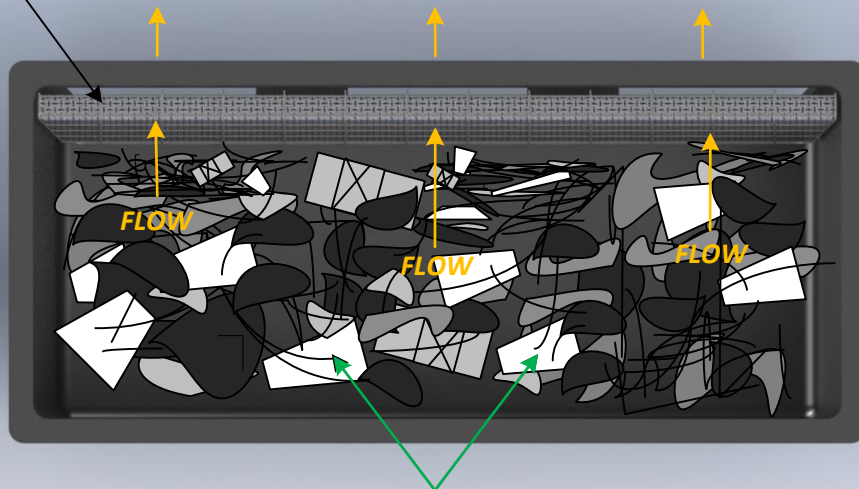

TRITON – TRC CURB INLET FILTER SERIES  
By REM Inc. (888.526.4736)  
REMFILTERS.COM

Media Pack

TREATED FLOW

TOP VIEW of CAPTURED TRASH & DEBRIS